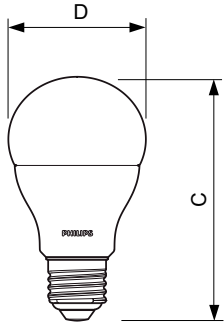

Material Nr. (12NC)	929001235002
Net Weight (Piece)	0.076 kg

Dimensional drawing

Entry Bulb 230V 13.5W-100W 3000K E27 ND

Product	D	C
CorePro LEDbulb ND 13-100W A60 E27 830	60 mm	110 mm

Photometric data

CorePro LEDbulb ND 13-100W A60 830