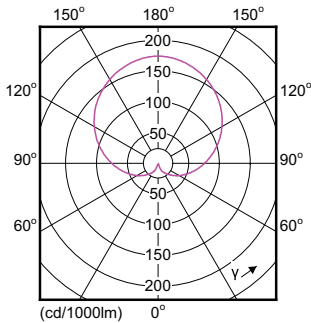

Product data

General Information	
Cap-Base	E27 [E27]
EU RoHS compliant	Yes
Nominal Lifetime (Nom)	15000 h
Switching Cycle	50000X
Technical Type	13-100W

Light Technical	
Color Code	830 [CCT of 3000K]
Beam Angle (Nom)	200 °
Luminous Flux (Nom)	1521 lm
Color Designation	White (WH)
Correlated Color Temperature (Nom)	3000 K
Luminous Efficacy (rated) (Nom)	117.00 lm/W
Color Consistency	<6
Color Rendering Index (Nom)	80
LLMF At End Of Nominal Lifetime (Nom)	70 %

Material Nr. (12NC)	929001235002
Net Weight (Piece)	0.076 kg

Dimensional drawing

Entry Bulb 230V 13.5W-100W 3000K E27 ND

Product	D	C
CorePro LEDbulb ND 13-100W A60 E27 830	60 mm	110 mm

Photometric data

CorePro LEDbulb ND 13-100W A60 830