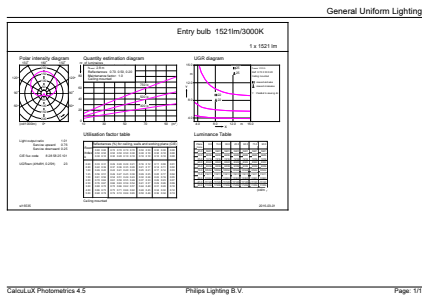

Material Nr. (12NC)	929001235002
Net Weight (Piece)	0.076 kg

Dimensional drawing

Entry Bulb 230V 13.5W-100W 3000K E27 ND

Product	D	C
CorePro LEDbulb ND 13-100W A60 E27 830	60 mm	110 mm

Photometric data

CorePro LEDbulb ND 13-100W A60 830