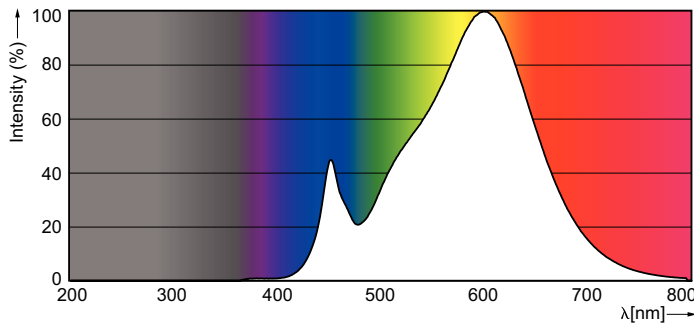

SDPO_LED Bulb_0023-Spectral Power distribution