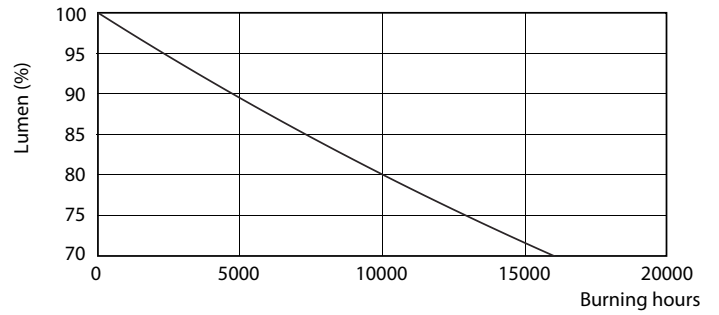

LEDbulb 100W E27 840 FR A60