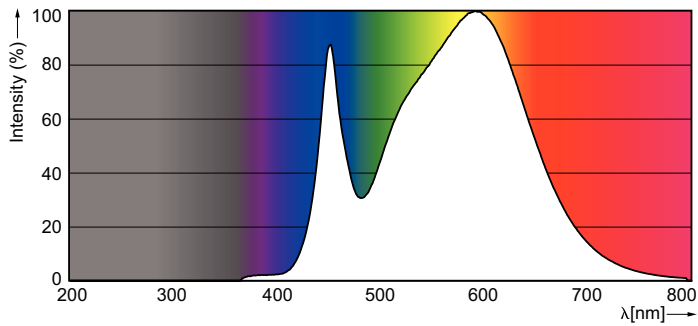

CorePro LEDbulb ND 10-75W A60