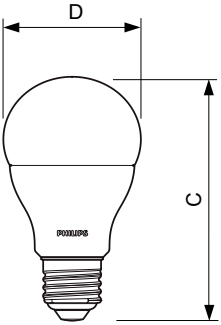

### Product data

General Information		Wattage Equivalent	
Cap-Base	E27 [ E27]		75 W
EU RoHS compliant	Yes	Starting Time (Nom)	0.5 s
Nominal Lifetime (Nom)	15000 h	Warm Up Time to 60% Light (Nom)	0.5 s
Switching Cycle	50000X	Power Factor (Nom)	0.5
Technical Type	10-75W	Voltage (Nom)	220-240 V
Light Technical		Temperature	
Color Code	840 [ CCT of 4000K]	T-Case Maximum (Nom)	80 °C
Beam Angle (Nom)	200 °	Controls and Dimming	
Luminous Flux (Nom)	1055 lm	Dimmable	No
Color Designation	Cool White (CW)	Mechanical and Housing	
Correlated Color Temperature (Nom)	4000 K	Bulb Finish	Frosted
Luminous Efficacy (rated) (Nom)	105.00 lm/W	Approval and Application	
Color Consistency	<6	Energy Efficiency Label (EEL)	A+
Color Rendering Index (Nom)	80	Energy Consumption kWh/1000 h	10 kWh
LLMF At End Of Nominal Lifetime (Nom)	70 %	Product Data	
Operating and Electrical		Full product code	871869651032200
Input Frequency	50 to 60 Hz	Order product name	CorePro LEDbulb ND 10-75W A60 E27 840
Power (Nom)	10 W		
Lamp Current (Nom)	95 mA		

## Dimensional drawing

Entry bulb 230V 10.5W-75W 4000K E27 ND

Product	D	C
CorePro LEDbulb ND 10-75W A60 E27 840	60 mm	110 mm