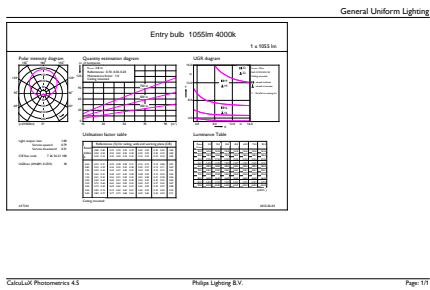

Photometric data