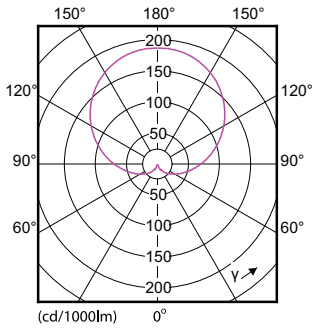

CorePro LEDbulb ND 10-75W A60

Photometric data