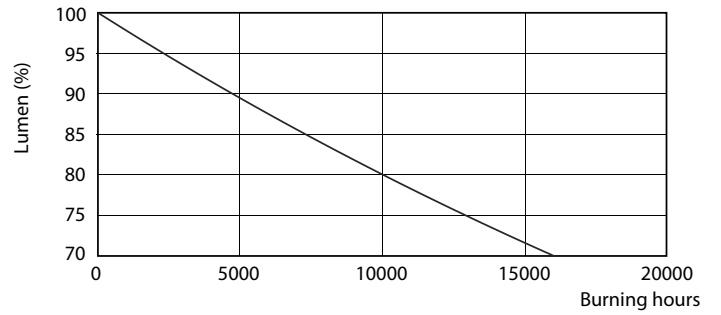

LEDbulb 100W E27 840 FR A60