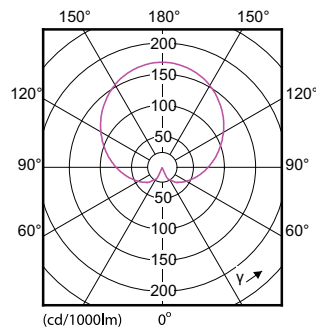

Product data

General information	
Cap-Base	E27 [E27]
EU RoHS compliant	Yes
Nominal Lifetime (Nom)	15000 h
Switching Cycle	50000X
Technical Type	7.5-60W
Flux measurement reference	Sphere
Light technical	
Color Code	840 [CCT of 4000K]
Beam Angle (Nom)	200 °
Luminous Flux (Nom)	806 lm
Color Designation	Cool White (CW)
Correlated Color Temperature (Nom)	4000 K
Luminous Efficacy (rated) (Nom)	107.00 lm/W
Color Consistency	<6
Color Rendering Index (Nom)	80
LLMF At End Of Nominal Lifetime (Nom)	70 %

CorePro Plastic LEDbulbs

Bulb Shape	A60 [A 60mm]
Approval and application	
Energy Efficiency Class	F
Energy Consumption kWh/1000 h	8 kWh
EPREL Registration Number	397630
Product data	
Full product code	87186965777600

Dimensional drawing

CorePro LEDbulb ND 7.5-60W A60 E27 840

Product	D	C
CorePro LEDbulb ND 7.5-60W A60 E27 840	60 mm	110 mm

Photometric data

CorePro LEDbulb ND 7.5-60W A60

CorePro LEDbulb ND 7.5-60W A60

CorePro Plastic LEDbulbs