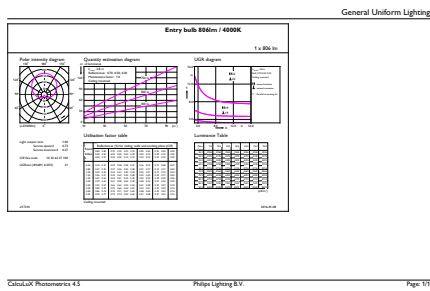

Product data

General information	
Cap-Base	E27 [E27]
EU RoHS compliant	Yes
Nominal Lifetime (Nom)	15000 h
Switching Cycle	50000X
Technical Type	7.5-60W
Flux measurement reference	Sphere
Light technical	
Color Code	840 [CCT of 4000K]
Beam Angle (Nom)	200 °
Luminous Flux (Nom)	806 lm
Color Designation	Cool White (CW)
Correlated Color Temperature (Nom)	4000 K
Luminous Efficacy (rated) (Nom)	107.00 lm/W
Color Consistency	<6
Color Rendering Index (Nom)	80
LLMF At End Of Nominal Lifetime (Nom)	70 %

Dimensional drawing

CorePro LEDbulb ND 7.5-60W A60 E27 840

Product	D	C
CorePro LEDbulb ND 7.5-60W A60 E27 840	60 mm	110 mm

Photometric data

CorePro LEDbulb ND 7.5-60W A60

CorePro LEDbulb ND 7.5-60W A60

CorePro Plastic LEDbulbs