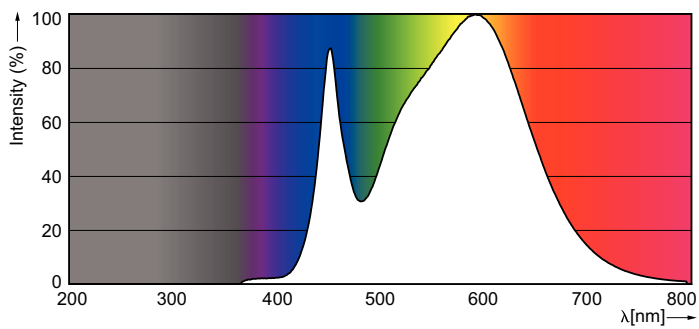

Product data

General information	
Cap-Base	E27 [E27]
EU RoHS compliant	Yes
Nominal Lifetime (Nom)	15000 h
Switching Cycle	50000X
Technical Type	7.5-60W
Flux measurement reference	Sphere
Light technical	
Color Code	840 [CCT of 4000K]
Beam Angle (Nom)	200 °
Luminous Flux (Nom)	806 lm
Color Designation	Cool White (CW)
Correlated Color Temperature (Nom)	4000 K
Luminous Efficacy (rated) (Nom)	107.00 lm/W
Color Consistency	<6
Color Rendering Index (Nom)	80
LLMF At End Of Nominal Lifetime (Nom)	70 %

Dimensional drawing

CorePro LEDbulb ND 7.5-60W A60 E27 840

Product	D	C
CorePro LEDbulb ND 7.5-60W A60 E27 840	60 mm	110 mm

Photometric data

CorePro LEDbulb ND 7.5-60W A60

CorePro LEDbulb ND 7.5-60W A60

CorePro Plastic LEDbulbs