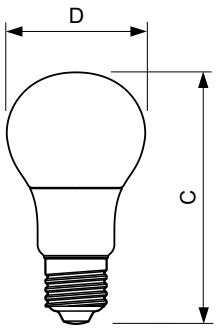

Product data

General information	
Cap-Base	E27 [E27]
EU RoHS compliant	Yes
Nominal Lifetime (Nom)	15000 h
Switching Cycle	50000X
Technical Type	7.5-60W
Flux measurement reference	Sphere
Light technical	
Color Code	840 [CCT of 4000K]
Beam Angle (Nom)	200 °
Luminous Flux (Nom)	806 lm
Color Designation	Cool White (CW)
Correlated Color Temperature (Nom)	4000 K
Luminous Efficacy (rated) (Nom)	107.00 lm/W
Color Consistency	<6
Color Rendering Index (Nom)	80
LLMF At End Of Nominal Lifetime (Nom)	70 %

CorePro Plastic LEDbulbs

Bulb Shape	A60 [A 60mm]
Approval and application	
Energy Efficiency Class	F
Energy Consumption kWh/1000 h	8 kWh
EPREL Registration Number	397630
Product data	
Full product code	87186965777600

Dimensional drawing

CorePro LEDbulb ND 7.5-60W A60 E27 840

Product	D	C
CorePro LEDbulb ND 7.5-60W A60 E27 840	60 mm	110 mm

Photometric data

CorePro LEDbulb ND 7.5-60W A60

CorePro LEDbulb ND 7.5-60W A60

CorePro Plastic LEDbulbs