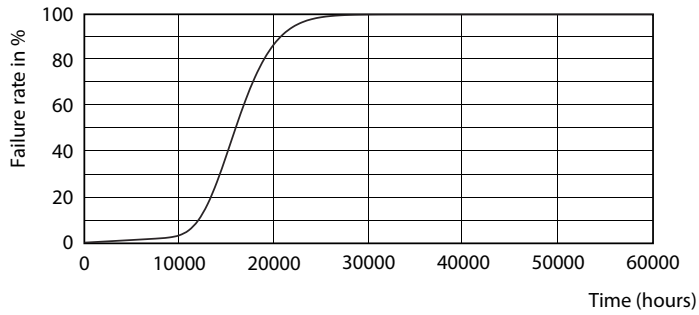

CorePro Plastic LEDbulbs

Lifetime

LEDbulb 40W E27 830 FR A60