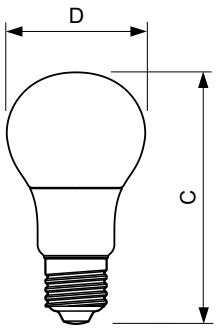

Product data

General information	
Cap-Base	E27 [E27]
EU RoHS compliant	Yes
Nominal Lifetime (Nom)	15000 h
Switching Cycle	50000X
Technical Type	5-40W
Flux measurement reference	Sphere
Light technical	
Color Code	840 [CCT of 4000K]
Beam Angle (Nom)	200 °
Luminous Flux (Nom)	470 lm
Color Designation	Cool White (CW)
Correlated Color Temperature (Nom)	4000 K
Luminous Efficacy (rated) (Nom)	94.00 lm/W
Color Consistency	<6
Color Rendering Index (Nom)	80
LLMF At End Of Nominal Lifetime (Nom)	70 %

CorePro Plastic LEDbulbs

Bulb Shape	A60 [A 60mm]
Approval and application	
Energy Efficiency Class	F
Energy Consumption kWh/1000 h	5 kWh
EPREL Registration Number	397629
Product data	
Full product code	87186965779000

Dimensional drawing

CorePro LEDbulb ND 5-40W A60 E27 840

Product	D	C
CorePro LEDbulb ND 5-40W A60 E27 840	60 mm	110 mm

Photometric data

CorePro LEDbulb ND 5-40W A60 E27

CorePro LEDbulb ND 5-40W A60 E27

CorePro Plastic LEDbulbs