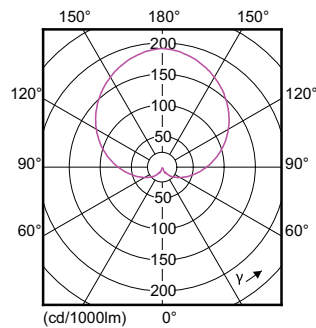

Product data

General information	
Cap-Base	E27 [E27]
EU RoHS compliant	Yes
Nominal Lifetime (Nom)	15000 h
Switching Cycle	50000X
Technical Type	5-40W
Flux measurement reference	Sphere
Light technical	
Color Code	840 [CCT of 4000K]
Beam Angle (Nom)	200 °
Luminous Flux (Nom)	470 lm
Color Designation	Cool White (CW)
Correlated Color Temperature (Nom)	4000 K
Luminous Efficacy (rated) (Nom)	94.00 lm/W
Color Consistency	<6
Color Rendering Index (Nom)	80
LLMF At End Of Nominal Lifetime (Nom)	70 %

CorePro Plastic LEDbulbs

Bulb Shape	A60 [A 60mm]
Approval and application	
Energy Efficiency Class	F
Energy Consumption kWh/1000 h	5 kWh
EPREL Registration Number	397629
Product data	
Full product code	87186965779000

Dimensional drawing

CorePro LEDbulb ND 5-40W A60 E27 840

Product	D	C
CorePro LEDbulb ND 5-40W A60 E27 840	60 mm	110 mm

Photometric data

CorePro LEDbulb ND 5-40W A60 E27

CorePro LEDbulb ND 5-40W A60 E27

CorePro Plastic LEDbulbs