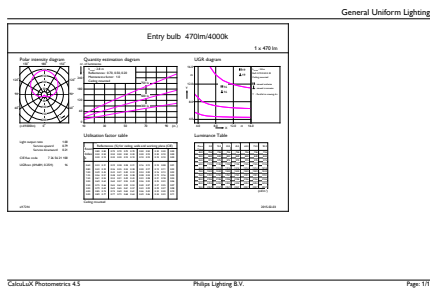

Order product name	CorePro LEDbulb ND 5-40W A60 E27 840
EAN/UPC - Product	871869657790
Order code	929001234602
Numerator - Quantity Per Pack	1
Numerator - Packs per outer box	10
Material Nr. (12NC)	929001234602
Net Weight (Piece)	0.080 kg

Dimensional drawing

CorePro LEDbulb ND 5-40W A60 E27 840

Product	D	C
CorePro LEDbulb ND 5-40W A60 E27 840	60 mm	110 mm

Photometric data

CorePro LEDbulb ND 5-40W A60 E27

CorePro LEDbulb ND 5-40W A60 E27

CorePro Plastic LEDbulbs