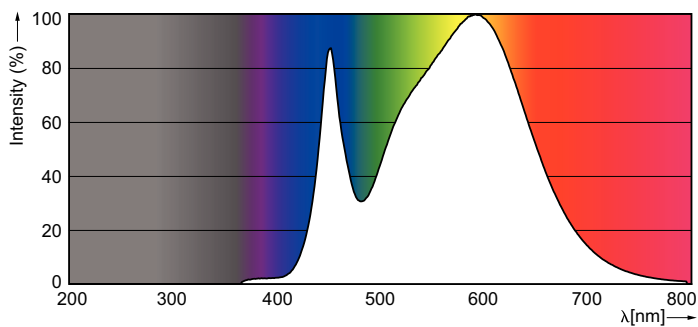

CorePro Plastic LEDbulbs

Bulb Shape	A60 [A 60mm]
Approval and application	
Energy Efficiency Class	F
Energy Consumption kWh/1000 h	5 kWh
EPREL Registration Number	397629
Product data	
Full product code	87186965779000

Order product name	CorePro LEDbulb ND 5-40W A60 E27 840
EAN/UPC - Product	871869657790
Order code	929001234602
Numerator - Quantity Per Pack	1
Numerator - Packs per outer box	10
Material Nr. (12NC)	929001234602
Net Weight (Piece)	0.080 kg

Dimensional drawing

Product	D	C
CorePro LEDbulb ND 5-40W A60 E27 840	60 mm	110 mm

Photometric data