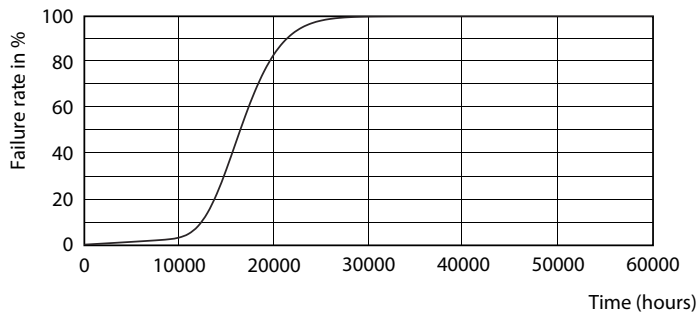

Lifetime

LEDbulb 100W E27 840 FR A60