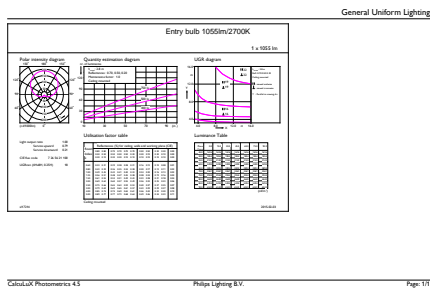

Dimensional drawing

CorePro LEDbulb ND 11-75W A60 E27 827

Product	D	C
CorePro LEDbulb ND 11-75W A60 E27 827	60 mm	110 mm

Photometric data

CorePro LEDbulb ND 11-75W A60

CorePro LEDbulb ND 11-75W A60

CorePro Plastic LEDbulbs