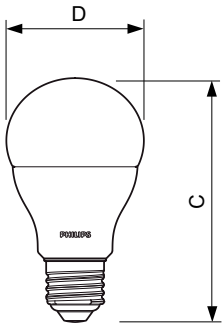

Temperature	
T-Case Maximum (Nom)	80 °C

Controls and dimming	
Dimmable	No

Mechanical and housing	
Bulb Finish	Frosted

CorePro Plastic LEDbulbs

Bulb Shape	A60 [A 60mm]
Approval and application	
Energy Efficiency Class	F
Energy Consumption kWh/1000 h	11 kWh
EPREL Registration Number	397627
Product data	
Full product code	871869649076100

Dimensional drawing

CorePro LEDbulb ND 11-75W A60 E27 827

Product	D	C
CorePro LEDbulb ND 11-75W A60 E27 827	60 mm	110 mm

Photometric data

CorePro LEDbulb ND 11-75W A60

CorePro LEDbulb ND 11-75W A60

CorePro Plastic LEDbulbs