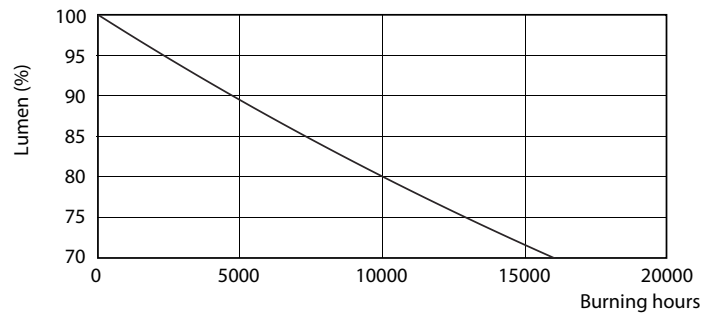

Product data

General information	
Cap-Base	E27 [E27]
EU RoHS compliant	Yes
Nominal Lifetime (Nom)	15000 h
Switching Cycle	50000X
Technical Type	11-75W
Flux measurement reference	Sphere

Light technical	
Color Code	827 [CCT of 2700K]
Beam Angle (Nom)	200 °
Luminous Flux (Nom)	1055 lm
Color Designation	Warm White (WW)
Correlated Color Temperature (Nom)	2700 K
Luminous Efficacy (rated) (Nom)	95.00 lm/W
Color Consistency	<6
Color Rendering Index (Nom)	80
LLMF At End Of Nominal Lifetime (Nom)	70 %

Photometric data

SDPO_LED Bulb_0021-Spectral Power distribution

Lifetime

LEDbulb 100W E27 840 FR A60

LEDbulb 100W E27 840 FR A60