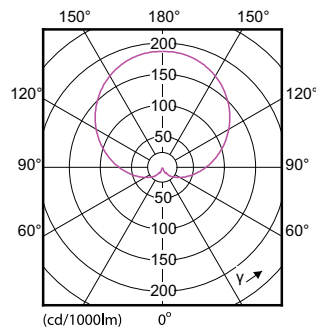

Product data

General information	
Cap-Base	E27 [E27]
EU RoHS compliant	Yes
Nominal Lifetime (Nom)	15000 h
Switching Cycle	50000X
Technical Type	11-75W
Flux measurement reference	Sphere

Light technical	
Color Code	827 [CCT of 2700K]
Beam Angle (Nom)	200 °
Luminous Flux (Nom)	1055 lm
Color Designation	Warm White (WW)
Correlated Color Temperature (Nom)	2700 K
Luminous Efficacy (rated) (Nom)	95.00 lm/W
Color Consistency	<6
Color Rendering Index (Nom)	80
LLMF At End Of Nominal Lifetime (Nom)	70 %

Temperature	
T-Case Maximum (Nom)	80 °C

Controls and dimming	
Dimmable	No

Mechanical and housing	
Bulb Finish	Frosted

CorePro Plastic LEDbulbs

Bulb Shape	A60 [A 60mm]
Approval and application	
Energy Efficiency Class	F
Energy Consumption kWh/1000 h	11 kWh
EPREL Registration Number	397627
Product data	
Full product code	871869649076100

Dimensional drawing

CorePro LEDbulb ND 11-75W A60 E27 827

Product	D	C
CorePro LEDbulb ND 11-75W A60 E27 827	60 mm	110 mm

Photometric data

CorePro LEDbulb ND 11-75W A60

CorePro LEDbulb ND 11-75W A60

CorePro Plastic LEDbulbs