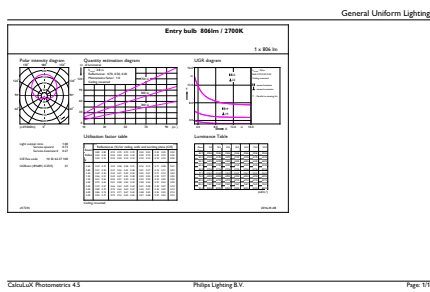

Product data

General Information	
Cap-Base	E27 [E27]
EU RoHS compliant	Yes
Nominal Lifetime (Nom)	15000 h
Switching Cycle	50000X
Technical Type	8-60W
Flux measurement reference	Sphere

Light Technical	
Color Code	827 [CCT of 2700K]
Beam Angle (Nom)	200 °
Luminous Flux (Nom)	806 lm
Color Designation	Warm White (WW)
Correlated Color Temperature (Nom)	2700 K
Luminous Efficacy (rated) (Nom)	100.00 lm/W
Color Consistency	<6
Color Rendering Index (Nom)	80
LLMF At End Of Nominal Lifetime (Nom)	70 %

Energy Efficiency Class	F
Energy Consumption kWh/1000 h	8 kWh
EPREL Registration Number	391867

Product Data

Full product code	871869970033100
Order product name	CorePro LEDbulbND 8-60W A60E27 827 3CT/8

EAN/UPC - Product	8718699700348
Order code	929001234332
Numerator - Quantity Per Pack	1
Numerator - Packs per outer box	8
Material Nr. (12NC)	929001234332
Net Weight (Piece)	0.055 kg

Dimensional drawing

CorePro LEDbulbND 8-60W A60E27 827 3CT/8

Product	D	C
CorePro LEDbulbND 8-60W A60E27 827 3CT/8	60 mm	110 mm

Photometric data

CorePro LEDbulb ND 8-60W A60

CorePro LEDbulb ND 8-60W A60

CorePro Plastic LEDbulbs