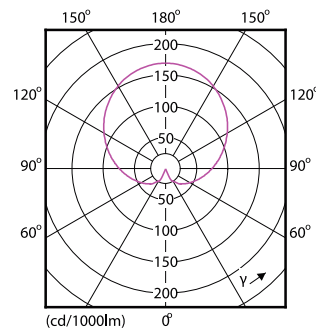

Product data

General Information	
Cap-Base	E27 [E27]
EU RoHS compliant	Yes
Nominal Lifetime (Nom)	15000 h
Switching Cycle	50000X
Technical Type	8-60W
Flux measurement reference	Sphere

Light Technical	
Color Code	827 [CCT of 2700K]
Beam Angle (Nom)	200 °
Luminous Flux (Nom)	806 lm
Color Designation	Warm White (WW)
Correlated Color Temperature (Nom)	2700 K
Luminous Efficacy (rated) (Nom)	100.00 lm/W
Color Consistency	<6
Color Rendering Index (Nom)	80
LLMF At End Of Nominal Lifetime (Nom)	70 %

Dimensional drawing

CorePro LEDbulbND 8-60W A60E27 827 3CT/8

Product	D	C
CorePro LEDbulbND 8-60W A60E27 827 3CT/8	60 mm	110 mm

Photometric data

CorePro LEDbulb ND 8-60W A60

CorePro LEDbulb ND 8-60W A60

CorePro Plastic LEDbulbs