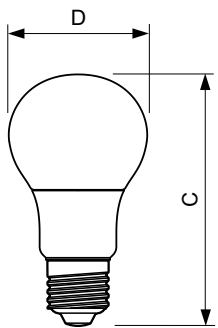

Product data

General Information	
Cap-Base	E27 [E27]
EU RoHS compliant	Yes
Nominal Lifetime (Nom)	15000 h
Switching Cycle	50000X
Technical Type	8-60W
Flux measurement reference	Sphere

Light Technical	
Color Code	827 [CCT of 2700K]
Beam Angle (Nom)	200 °
Luminous Flux (Nom)	806 lm
Color Designation	Warm White (WW)
Correlated Color Temperature (Nom)	2700 K
Luminous Efficacy (rated) (Nom)	100.00 lm/W
Color Consistency	<6
Color Rendering Index (Nom)	80
LLMF At End Of Nominal Lifetime (Nom)	70 %

Temperature	
T-Case Maximum (Nom)	85 °C

Controls and Dimming	
Dimmable	No

Mechanical and Housing	
Bulb Finish	Frosted

CorePro Plastic LEDbulbs

Bulb Shape	A60 [A 60mm]
------------	---------------

Approval and Application

Dimensional drawing

CorePro LEDbulbND 8-60W A60E27 827 3CT/8

Product	D	C
CorePro LEDbulbND 8-60W A60E27 827 3CT/8	60 mm	110 mm

Photometric data

CorePro LEDbulb ND 8-60W A60

CorePro LEDbulb ND 8-60W A60

CorePro Plastic LEDbulbs