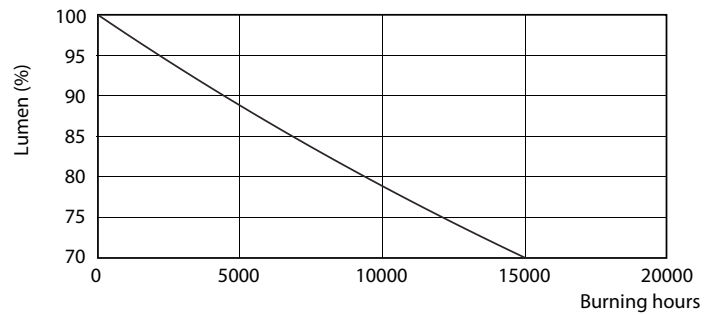

Product data

General Information	
Cap-Base	E27 [E27]
EU RoHS compliant	Yes
Nominal Lifetime (Nom)	15000 h
Switching Cycle	50000X
Technical Type	8-60W
Flux measurement reference	Sphere

Light Technical	
Color Code	827 [CCT of 2700K]
Beam Angle (Nom)	200 °
Luminous Flux (Nom)	806 lm
Color Designation	Warm White (WW)
Correlated Color Temperature (Nom)	2700 K
Luminous Efficacy (rated) (Nom)	100.00 lm/W
Color Consistency	<6
Color Rendering Index (Nom)	80
LLMF At End Of Nominal Lifetime (Nom)	70 %

Photometric data

SDPO_LED Bulb_0021-Spectral Power distribution

Lifetime

LEDbulb 40W E27 830 FR A60

LEDbulb 40W E27 830 FR A60