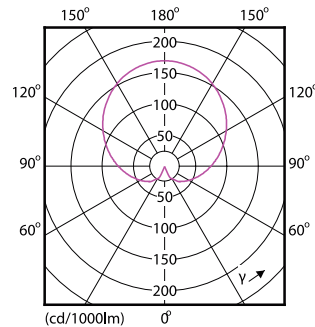

CorePro LEDbulb ND 8-60W A60