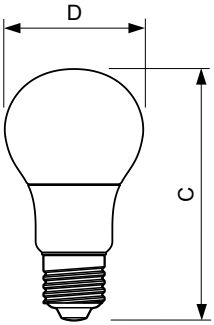

Product data

General Information		Wattage Equivalent	
Cap-Base	E27 [E27]	Wattage Equivalent	60 W
EU RoHS compliant	Yes	Starting Time (Nom)	0.5 s
Nominal Lifetime (Nom)	15000 h	Warm Up Time to 60% Light (Nom)	0.5 s
Switching Cycle	50000X	Power Factor (Nom)	0.5
Technical Type	8-60W	Voltage (Nom)	220-240 V
Light Technical		Temperature	
Color Code	827 [CCT of 2700K]	T-Case Maximum (Nom)	85 °C
Beam Angle (Nom)	200 °	Controls and Dimming	
Luminous Flux (Nom)	806 lm	Dimmable	No
Color Designation	Warm White (WW)	Mechanical and Housing	
Correlated Color Temperature (Nom)	2700 K	Bulb Finish	Frosted
Luminous Efficacy (rated) (Nom)	100.00 lm/W	Approval and Application	
Color Consistency	<6	Energy Efficiency Label (EEL)	A+
Color Rendering Index (Nom)	80	Energy Consumption kWh/1000 h	8 kWh
LLMF At End Of Nominal Lifetime (Nom)	70 %	Product Data	
Operating and Electrical		Full product code	871869657755400
Input Frequency	50 to 60 Hz	Order product name	CorePro LEDbulb ND 8-60W A60 E27 827
Power (Nom)	8 W		
Lamp Current (Nom)	75 mA		

CorePro LEDbulbs

EAN/UPC - Product	8718696577554
Order code	929001234302
Numerator - Quantity Per Pack	1
Numerator - Packs per outer box	10

Material Nr. (12NC)	929001234302
Net Weight (Piece)	0.076 kg

Dimensional drawing