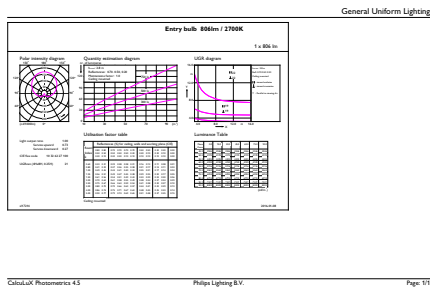

Photometric data

CorePro LEDbulb ND 8-60W A60