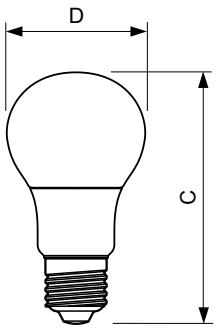

### Product data

General information		Operating and electrical	
Cap-Base	E27 [ E27]	Input Frequency	50 to 60 Hz
EU RoHS compliant	Yes	Power (Nom)	5.5 W
Nominal Lifetime (Nom)	15000 h	Lamp Current (Nom)	48 mA
Switching Cycle	50000X	Wattage Equivalent	40 W
Technical Type	5.5-40W	Starting Time (Nom)	0.5 s
		Warm Up Time to 60% Light (Nom)	0.5 s
Light technical		Power Factor (Nom)	0.5
Color Code	827 [ CCT of 2700K]	Voltage (Nom)	220-240 V
Beam Angle (Nom)	200 °		
Luminous Flux (Nom)	470 lm	Temperature	
Color Designation	Warm White (WW)	T-Case Maximum (Nom)	75 °C
Correlated Color Temperature (Nom)	2700 K		
Luminous Efficacy (rated) (Nom)	85.00 lm/W	Controls and dimming	
Color Consistency	<6	Dimmable	No
Color Rendering Index (Nom)	80		
LLMF At End Of Nominal Lifetime (Nom)	70 %	Mechanical and housing	
		Bulb Finish	Frosted

# CorePro Plastic LEDbulbs

Bulb Shape	A60 [ A 60mm]
<b>Approval and application</b>	
Energy Efficiency Class	F
Energy Consumption kWh/1000 h	6 kWh
EPREL Registration Number	397625
<b>Product data</b>	
Full product code	871869657757801

## Dimensional drawing

CoreProLEDbulb ND 5.5-40W A60 E27 827 UK

Product	D	C
CoreProLEDbulb ND 5.5-40W A60 E27 827 UK	60 mm	110 mm