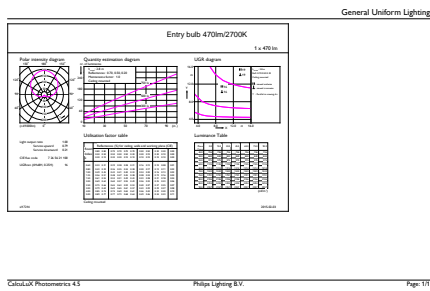

Photometric data

CorePro LEDbulb ND 5.5-40W A60