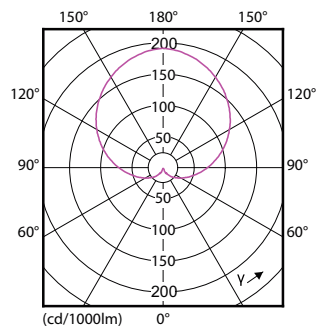

CorePro LEDbulb ND 5.5-40W A60