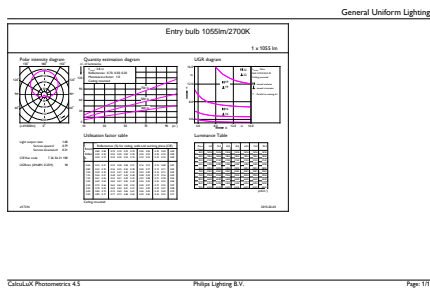

Photometric data

CorePro LEDbulb ND 11-75W A60