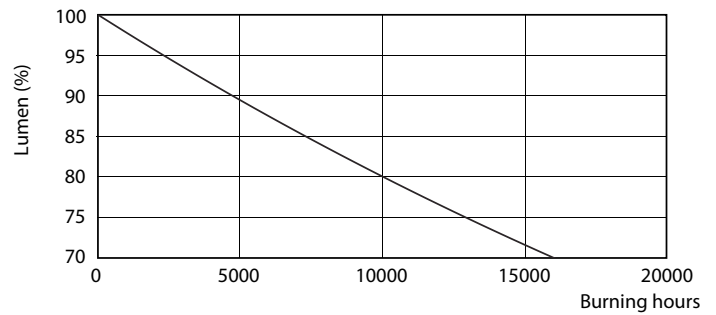

Product data

| General information | | Operating and electrical | |
|---------------------------------------|---------------------|---------------------------------|-------------|
| Cap-Base | B22 [B22] | Input Frequency | 50 to 60 Hz |
| EU RoHS compliant | Yes | Power (Nom) | 11 W |
| Nominal Lifetime (Nom) | 15000 h | Lamp Current (Nom) | 95 mA |
| Switching Cycle | 50000X | Wattage Equivalent | 75 W |
| Technical Type | 11-75W | Starting Time (Nom) | 0.5 s |
| | | Warm Up Time to 60% Light (Nom) | 0.5 s |
| | | Power Factor (Nom) | 0.5 |
| | | Voltage (Nom) | 220-240 V |
| Light technical | | Temperature | |
| Color Code | 827 [CCT of 2700K] | T-Case Maximum (Nom) | 80 °C |
| Beam Angle (Nom) | 200 ° | | |
| Luminous Flux (Nom) | 1055 lm | Controls and dimming | |
| Color Designation | Warm White (WW) | Dimmable | No |
| Correlated Color Temperature (Nom) | 2700 K | | |
| Luminous Efficacy (rated) (Nom) | 95.00 lm/W | Mechanical and housing | |
| Color Consistency | <6 | Bulb Finish | Frosted |
| Color Rendering Index (Nom) | 80 | | |
| LLMF At End Of Nominal Lifetime (Nom) | 70 % | | |

Photometric data

CorePro LEDbulb ND 11-75W A60

CorePro LEDbulb ND 11-75W A60

CorePro Plastic LEDbulbs

Photometric data

SDPO_LED Bulb_0021-Spectral Power distribution

Lifetime

LEDbulb 100W E27 840 FR A60