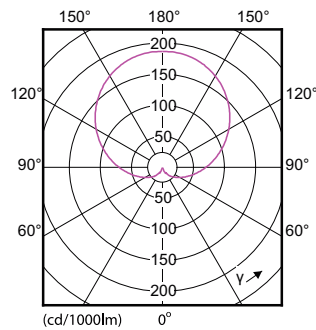

CorePro LEDbulb ND 11-75W A60