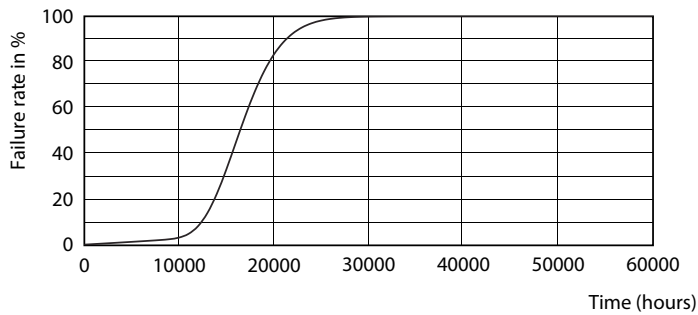

Photometric data

CorePro LEDbulb ND 11-75W A60

CorePro LEDbulb ND 11-75W A60

CorePro Plastic LEDbulbs

Photometric data

SDPO_LED Bulb_0021-Spectral Power distribution

Lifetime

LEDbulb 100W E27 840 FR A60