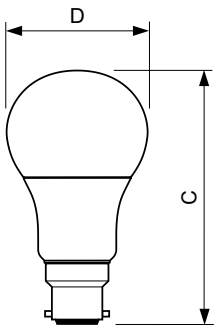

Product data

| General information | | Operating and electrical | |
|---------------------------------------|---------------------|---------------------------------|-------------|
| Cap-Base | B22 [B22] | Input Frequency | 50 to 60 Hz |
| EU RoHS compliant | Yes | Power (Nom) | 11 W |
| Nominal Lifetime (Nom) | 15000 h | Lamp Current (Nom) | 95 mA |
| Switching Cycle | 50000X | Wattage Equivalent | 75 W |
| Technical Type | 11-75W | Starting Time (Nom) | 0.5 s |
| | | Warm Up Time to 60% Light (Nom) | 0.5 s |
| | | Power Factor (Nom) | 0.5 |
| | | Voltage (Nom) | 220-240 V |
| Light technical | | Temperature | |
| Color Code | 827 [CCT of 2700K] | T-Case Maximum (Nom) | 80 °C |
| Beam Angle (Nom) | 200 ° | | |
| Luminous Flux (Nom) | 1055 lm | Controls and dimming | |
| Color Designation | Warm White (WW) | Dimmable | No |
| Correlated Color Temperature (Nom) | 2700 K | | |
| Luminous Efficacy (rated) (Nom) | 95.00 lm/W | Mechanical and housing | |
| Color Consistency | <6 | Bulb Finish | Frosted |
| Color Rendering Index (Nom) | 80 | | |
| LLMF At End Of Nominal Lifetime (Nom) | 70 % | | |

CorePro Plastic LEDbulbs

| | |
|---------------------------------|-----------------|
| Bulb Shape | A60 [A 60mm] |
| Approval and application | |
| Energy Efficiency Class | F |
| Energy Consumption kWh/1000 h | 11 kWh |
| EPREL Registration Number | 397623 |
| Product data | |
| Full product code | 871869651004901 |

Dimensional drawing

CorePro LEDbulb ND 11-75W A60 B22 827 UK

| Product | D | C |
|------------------------------------------|-------|--------|
| CorePro LEDbulb ND 11-75W A60 B22 827 UK | 60 mm | 110 mm |