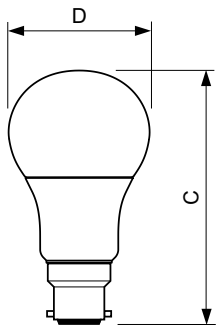

Product data

General information	
Cap-Base	B22 [B22]
EU RoHS compliant	Yes
Nominal Lifetime (Nom)	15000 h
Switching Cycle	50000X
Technical Type	11-75W
Flux measurement reference	Sphere
Light technical	
Color Code	827 [CCT of 2700K]
Beam Angle (Nom)	200 °
Luminous Flux (Nom)	1055 lm
Color Designation	Warm White (WW)
Correlated Color Temperature (Nom)	2700 K
Luminous Efficacy (rated) (Nom)	95.00 lm/W
Color Consistency	<6
Color Rendering Index (Nom)	80
LLMF At End Of Nominal Lifetime (Nom)	70 %

CorePro Plastic LEDbulbs

Bulb Shape	A60 [A 60mm]
Approval and application	
Energy Efficiency Class	F
Energy Consumption kWh/1000 h	11 kWh
EPREL Registration Number	397623
Product data	
Full product code	871869657761500

Dimensional drawing

CorePro LEDbulb ND 11-75W A60 B22 827

Product	D	C
CorePro LEDbulb ND 11-75W A60 B22 827	60 mm	110 mm

Photometric data

CorePro LEDbulb ND 11-75W A60

CorePro LEDbulb ND 11-75W A60

CorePro Plastic LEDbulbs