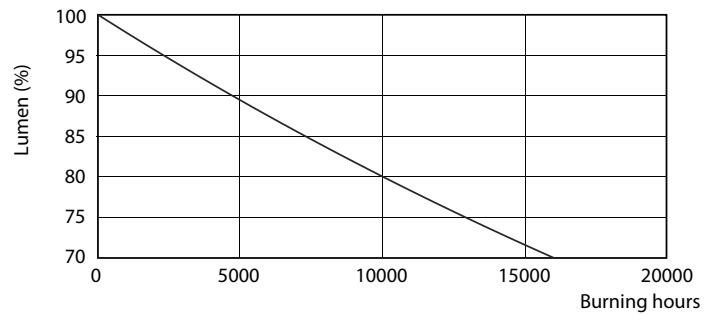

Product data

General information	
Cap-Base	B22 [B22]
EU RoHS compliant	Yes
Nominal Lifetime (Nom)	15000 h
Switching Cycle	50000X
Technical Type	11-75W
Flux measurement reference	Sphere
Light technical	
Color Code	827 [CCT of 2700K]
Beam Angle (Nom)	200 °
Luminous Flux (Nom)	1055 lm
Color Designation	Warm White (WW)
Correlated Color Temperature (Nom)	2700 K
Luminous Efficacy (rated) (Nom)	95.00 lm/W
Color Consistency	<6
Color Rendering Index (Nom)	80
LLMF At End Of Nominal Lifetime (Nom)	70 %

Photometric data

SDPO_LED Bulb_0021-Spectral Power distribution

Lifetime

LEDbulb 100W E27 840 FR A60

LEDbulb 100W E27 840 FR A60