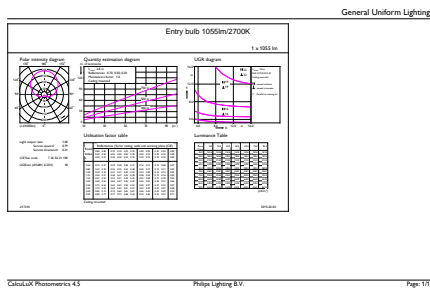

Dimensional drawing

CorePro LEDbulb ND 11-75W A60 B22 827

Product	D	C
CorePro LEDbulb ND 11-75W A60 B22 827	60 mm	110 mm

Photometric data

CorePro LEDbulb ND 11-75W A60

CorePro LEDbulb ND 11-75W A60

CorePro Plastic LEDbulbs