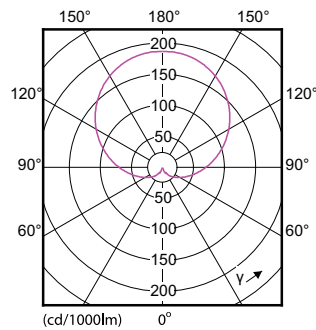

Product data

General information	
Cap-Base	B22 [B22]
EU RoHS compliant	Yes
Nominal Lifetime (Nom)	15000 h
Switching Cycle	50000X
Technical Type	11-75W
Flux measurement reference	Sphere
Light technical	
Color Code	827 [CCT of 2700K]
Beam Angle (Nom)	200 °
Luminous Flux (Nom)	1055 lm
Color Designation	Warm White (WW)
Correlated Color Temperature (Nom)	2700 K
Luminous Efficacy (rated) (Nom)	95.00 lm/W
Color Consistency	<6
Color Rendering Index (Nom)	80
LLMF At End Of Nominal Lifetime (Nom)	70 %

CorePro Plastic LEDbulbs

Bulb Shape	A60 [A 60mm]
Approval and application	
Energy Efficiency Class	F
Energy Consumption kWh/1000 h	11 kWh
EPREL Registration Number	397623
Product data	
Full product code	871869657761500

Dimensional drawing

CorePro LEDbulb ND 11-75W A60 B22 827

Product	D	C
CorePro LEDbulb ND 11-75W A60 B22 827	60 mm	110 mm

Photometric data

CorePro LEDbulb ND 11-75W A60

CorePro LEDbulb ND 11-75W A60

CorePro Plastic LEDbulbs