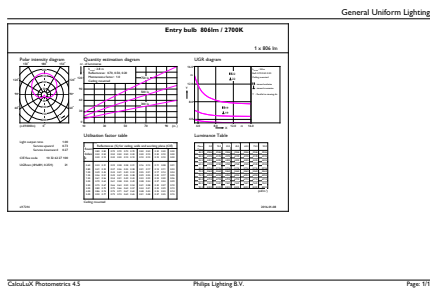

CorePro Plastic LEDbulbs

Bulb Shape	A60 [A 60mm]
Approval and Application	
Energy Efficiency Class	F
Energy Consumption kWh/1000 h	8 kWh
EPREL Registration Number	397622
Product Data	
Full product code	871869657763901

Order product name	CorePro LEDbulb ND 8-60W A60 B22 827 UK
EAN/UPC - Product	8718696577639
Order code	929001233997
Numerator - Quantity Per Pack	1
Numerator - Packs per outer box	10
Material Nr. (12NC)	929001233997
Net Weight (Piece)	0.076 kg

Dimensional drawing

Product	D	C
CorePro LEDbulb ND 8-60W A60 B22 827 UK	60 mm	110 mm

CorePro LEDbulb ND 8-60W A60 B22 827 UK

Photometric data

CorePro LEDbulb ND 8-60W A60

CorePro LEDbulb ND 8-60W A60