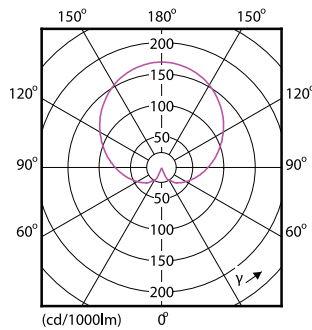

# CorePro Plastic LEDbulbs

Bulb Shape	A60 [ A 60mm]
<b>Approval and Application</b>	
Energy Efficiency Class	F
Energy Consumption kWh/1000 h	8 kWh
EPREL Registration Number	397622
<b>Product Data</b>	
Full product code	871869657763901

## Photometric data