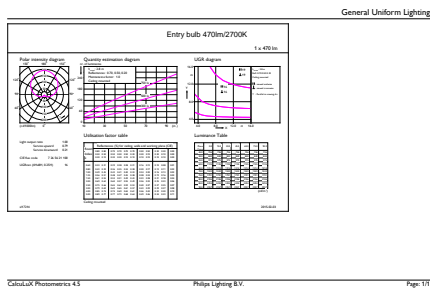

CorePro Plastic LEDbulbs

Bulb Shape	A60 [A 60mm]
Approval and application	
Energy Efficiency Class	F
Energy Consumption kWh/1000 h	6 kWh
EPREL Registration Number	397621
Product data	
Full product code	871869657765301

Order product name	CoreProLEDbulb ND 5.5-40W A60 B22 827 UK
EAN/UPC - Product	8718696577653
Order code	929001233899
Numerator - Quantity Per Pack	1
Numerator - Packs per outer box	10
Material Nr. (12NC)	929001233899
Net Weight (Piece)	0.076 kg

Dimensional drawing

Product	D	C
CoreProLEDbulb ND 5.5-40W A60 B22 827 UK	60 mm	110 mm

CoreProLEDbulb ND 5.5-40W A60 B22 827 UK

Photometric data

CorePro LEDbulb ND 5.5-40W A60

CorePro LEDbulb ND 5.5-40W A60