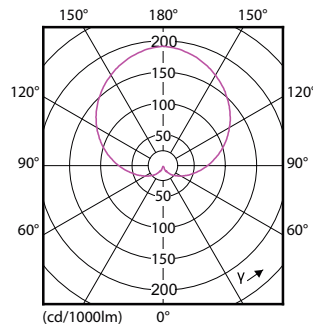

# CorePro Plastic LEDbulbs

Bulb Shape	A60 [ A 60mm]
<b>Approval and application</b>	
Energy Efficiency Class	F
Energy Consumption kWh/1000 h	6 kWh
EPREL Registration Number	397621
<b>Product data</b>	
Full product code	871869657765301

## Dimensional drawing

Product	D	C
CoreProLEDbulb ND 5.5-40W A60 B22 827 UK	60 mm	110 mm

## Photometric data