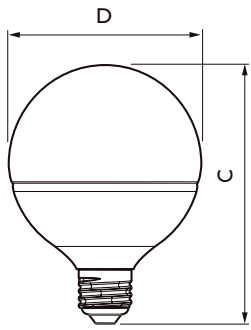

Product data

General information		Wattage Equivalent	
Cap-Base	E27 [E27]	Wattage Equivalent	100 W
EU RoHS compliant	Yes	Starting Time (Nom)	0.5 s
Nominal Lifetime (Nom)	15000 h	Warm Up Time to 60% Light (Nom)	0.5 s
Switching Cycle	50000X	Power Factor (Nom)	0.7
Technical Type	15-100W	Voltage (Nom)	100-240 V
Light technical		Temperature	
Color Code	827 [CCT of 2700K]	T-Case Maximum (Nom)	80 °C
Beam Angle (Nom)	150 °	Controls and dimming	
Luminous Flux (Nom)	1521 lm	Dimmable	No
Color Designation	Warm White (WW)	Mechanical and housing	
Correlated Color Temperature (Nom)	2700 K	Bulb Finish	Frosted
Luminous Efficacy (rated) (Nom)	101.00 lm/W	Bulb Shape	G30
Color Consistency	<6	Approval and application	
Color Rendering Index (Nom)	80	Energy Consumption kWh/1000 h	15 kWh
LLMF At End Of Nominal Lifetime (Nom)	70 %	Product data	
Operating and electrical		Full product code	871869678908700
Input Frequency	50 to 60 Hz		
Power (Nom)	15 W		

Standard LED bulbs

Order product name	Standard LEDGlobe15-100W G30 E27 WW W ND MX
EAN/UPC - Product	8718696789087
Order code	929001229491
Numerator - Quantity Per Pack	1

Numerator - Packs per outer box	4
Material Nr. (12NC)	929001229491
Net Weight (Piece)	0.125 kg

Dimensional drawing

Standard LEDGlobe15-100W G30 E27 WW W ND MX

Product	D	C
Standard LEDGlobe15-100W G30 E27 WW W ND MX	95 mm	128 mm

Photometric data

LEDGlobe 827 806lm, 1055lm, 1521lm, 2000lm

LEDGlobe 100W G93 E27 827 FR 1521lm ND