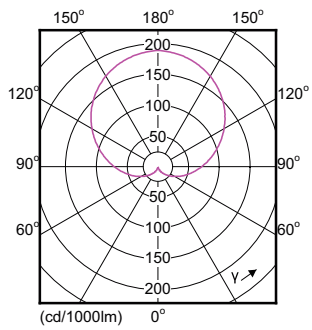

Product data

General information		Wattage Equivalent	
Cap-Base	E27 [E27]	Wattage Equivalent	100 W
EU RoHS compliant	Yes	Starting Time (Nom)	0.5 s
Nominal Lifetime (Nom)	15000 h	Warm Up Time to 60% Light (Nom)	0.5 s
Switching Cycle	50000X	Power Factor (Nom)	0.7
Technical Type	15-100W	Voltage (Nom)	100-240 V
Light technical		Temperature	
Color Code	827 [CCT of 2700K]	T-Case Maximum (Nom)	80 °C
Beam Angle (Nom)	150 °	Controls and dimming	
Luminous Flux (Nom)	1521 lm	Dimmable	No
Color Designation	Warm White (WW)	Mechanical and housing	
Correlated Color Temperature (Nom)	2700 K	Bulb Finish	Frosted
Luminous Efficacy (rated) (Nom)	101.00 lm/W	Bulb Shape	G30
Color Consistency	<6	Approval and application	
Color Rendering Index (Nom)	80	Energy Consumption kWh/1000 h	15 kWh
LLMF At End Of Nominal Lifetime (Nom)	70 %	Product data	
Operating and electrical		Full product code	871869678908700
Input Frequency	50 to 60 Hz		
Power (Nom)	15 W		

Dimensional drawing

Standard LEDGlobe15-100W G30 E27 WW W ND MX

Product	D	C
Standard LEDGlobe15-100W G30 E27 WW W ND MX	95 mm	128 mm

Photometric data

LEDGlobe 827 806lm, 1055lm, 1521lm, 2000lm

LEDGlobe 100W G93 E27 827 FR 1521lm ND