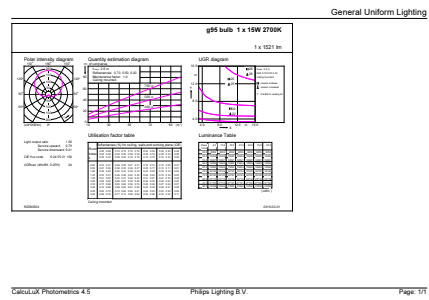

Product data

General information		Wattage Equivalent	
Cap-Base	E27 [E27]	Wattage Equivalent	100 W
EU RoHS compliant	Yes	Starting Time (Nom)	0.5 s
Nominal Lifetime (Nom)	15000 h	Warm Up Time to 60% Light (Nom)	0.5 s
Switching Cycle	50000X	Power Factor (Nom)	0.7
Technical Type	15-100W	Voltage (Nom)	100-240 V
Light technical		Temperature	
Color Code	827 [CCT of 2700K]	T-Case Maximum (Nom)	80 °C
Beam Angle (Nom)	150 °	Controls and dimming	
Luminous Flux (Nom)	1521 lm	Dimmable	No
Color Designation	Warm White (WW)	Mechanical and housing	
Correlated Color Temperature (Nom)	2700 K	Bulb Finish	Frosted
Luminous Efficacy (rated) (Nom)	101.00 lm/W	Bulb Shape	G30
Color Consistency	<6	Approval and application	
Color Rendering Index (Nom)	80	Energy Consumption kWh/1000 h	15 kWh
LLMF At End Of Nominal Lifetime (Nom)	70 %	Product data	
Operating and electrical		Full product code	871869678908700
Input Frequency	50 to 60 Hz		
Power (Nom)	15 W		

Standard LED bulbs

Order product name	Standard LEDGlobe15-100W G30 E27 WW W ND MX
EAN/UPC - Product	8718696789087
Order code	929001229491
Numerator - Quantity Per Pack	1

Numerator - Packs per outer box	4
Material Nr. (12NC)	929001229491
Net Weight (Piece)	0.125 kg

Dimensional drawing

Standard LEDGlobe15-100W G30 E27 WW W ND MX

Product	D	C
Standard LEDGlobe15-100W G30 E27 WW W ND MX	95 mm	128 mm

Photometric data

LEDGlobe 827 806lm, 1055lm, 1521lm, 2000lm

LEDGlobe 100W G93 E27 827 FR 1521lm ND