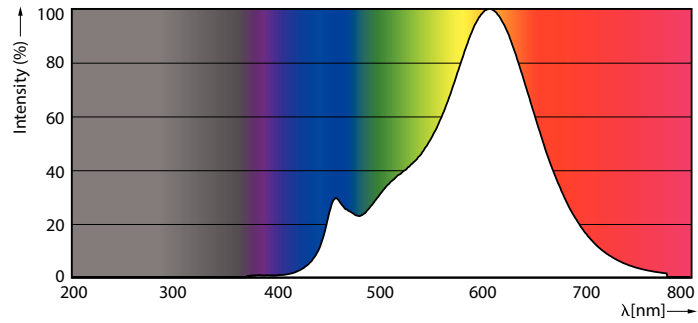

Photometric data

LEDGlobe 827 806lm, 1055lm, 1521lm, 2000lm