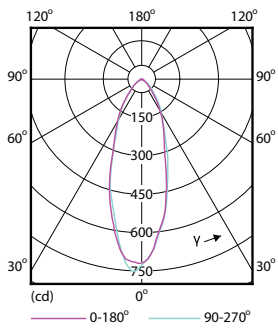

Product data

General information		Lamp Current (Nom)	
Cap-Base	GU10 [GU10]		39 mA
EU RoHS compliant	Yes	Wattage Equivalent	50 W
Nominal Lifetime (Nom)	15000 h	Starting Time (Nom)	0.5 s
Switching Cycle	50000X	Warm Up Time to 60% Light (Nom)	0.5 s
Technical Type	4.6-50W	Power Factor (Nom)	0.5
		Voltage (Nom)	220-240 V
Light technical		Temperature	
Color Code	830 [CCT of 3000K]	T-Case Maximum (Nom)	85 °C
Beam Angle (Nom)	36 °		
Luminous Flux (Nom)	410 lm	Controls and dimming	
Luminous Intensity (Nom)	740 cd	Dimmable	No
Color Designation	White (WH)		
Correlated Color Temperature (Nom)	3000 K	Mechanical and housing	
Luminous Efficacy (rated) (Nom)	89.10 lm/W	Bulb Shape	PAR16 [PAR 2 inch]
Color Consistency	<6		
Color Rendering Index (Nom)	80	Approval and application	
LLMF At End Of Nominal Lifetime (Nom)	70 %	Suitable For Accent Lighting	Yes
		Energy Consumption kWh/1000 h	5 kWh
Operating and electrical		Product data	
Input Frequency	50 to 60 Hz	Full product code	871869671342600
Power (Nom)	4.6 W		

Dimensional drawing

Essential LED 4.6-50W GU10 830 36D

Product	D	C
Essential LED 4.6-50W GU10 830 36D	50 mm	54 mm

Photometric data

LEDspot,PAR38 11W 900lm 3000K

CorePro LEDspotMV 50W GU10 830 36D CLA

CorePro LEDspotMV 50W GU10 830 36D CLA