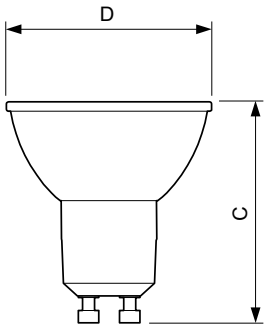

Product data

General information		Lamp Current (Nom)	
Cap-Base	GU10 [GU10]		39 mA
EU RoHS compliant	Yes	Wattage Equivalent	50 W
Nominal Lifetime (Nom)	15000 h	Starting Time (Nom)	0.5 s
Switching Cycle	50000X	Warm Up Time to 60% Light (Nom)	0.5 s
Technical Type	4.6-50W	Power Factor (Nom)	0.5
		Voltage (Nom)	220-240 V
Light technical		Temperature	
Color Code	830 [CCT of 3000K]	T-Case Maximum (Nom)	85 °C
Beam Angle (Nom)	36 °		
Luminous Flux (Nom)	410 lm	Controls and dimming	
Luminous Intensity (Nom)	740 cd	Dimmable	No
Color Designation	White (WH)		
Correlated Color Temperature (Nom)	3000 K	Mechanical and housing	
Luminous Efficacy (rated) (Nom)	89.10 lm/W	Bulb Shape	PAR16 [PAR 2 inch]
Color Consistency	<6		
Color Rendering Index (Nom)	80	Approval and application	
LLMF At End Of Nominal Lifetime (Nom)	70 %	Suitable For Accent Lighting	Yes
		Energy Consumption kWh/1000 h	5 kWh
Operating and electrical		Product data	
Input Frequency	50 to 60 Hz	Full product code	871869671342600
Power (Nom)	4.6 W		

Dimensional drawing

Essential LED 4.6-50W GU10 830 36D

Product	D	C
Essential LED 4.6-50W GU10 830 36D	50 mm	54 mm

Photometric data

LEDspot,PAR38 11W 900lm 3000K

CorePro LEDspotMV 50W GU10 830 36D CLA

CorePro LEDspotMV 50W GU10 830 36D CLA