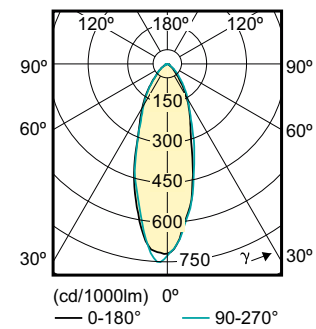

LED Lamps, CorePro LEDspotMV 4.6-50W GU10 PAR16 827 355lm 36D