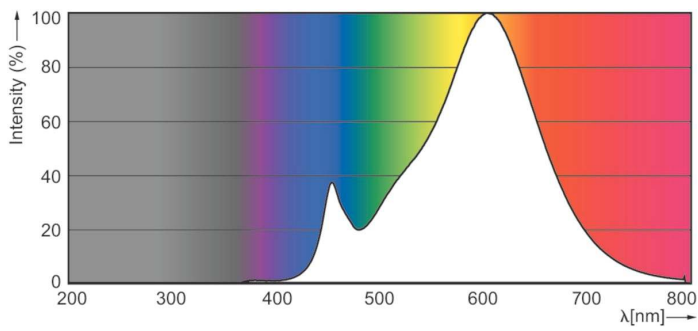

Photometric data

LEDspotMV GU10 MR16 827

LED Lamps, CorePro LEDspotMV 4.6-50W GU10 PAR16 827 355lm 36D