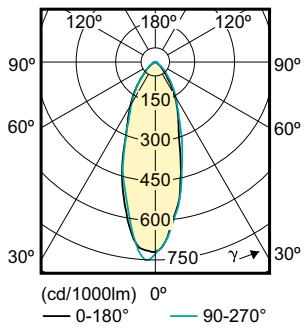

Product data

General information		Lamp Current (Nom)	
Cap-Base	GU10 [GU10]		39 mA
EU RoHS compliant	Yes	Wattage Equivalent	50 W
Nominal Lifetime (Nom)	15000 h	Starting Time (Nom)	0.5 s
Switching Cycle	50000X	Warm Up Time to 60% Light (Nom)	0.5 s
Technical Type	4.6-50W	Power Factor (Nom)	0.5
		Voltage (Nom)	220-240 V
Light technical		Temperature	
Color Code	827 [CCT of 2700K]	T-Case Maximum (Nom)	78 °C
Beam Angle (Nom)	36 °		
Luminous Flux (Nom)	395 lm	Controls and dimming	
Luminous Intensity (Nom)	700 cd	Dimmable	No
Color Designation	Warm White (WW)		
Correlated Color Temperature (Nom)	2700 K	Mechanical and housing	
Luminous Efficacy (rated) (Nom)	85.90 lm/W	Bulb Shape	PAR16 [PAR 2 inch]
Color Consistency	<6		
Color Rendering Index (Nom)	80	Approval and application	
LLMF At End Of Nominal Lifetime (Nom)	70 %	Suitable For Accent Lighting	Yes
		Energy Consumption kWh/1000 h	5 kWh
Operating and electrical		Product data	
Input Frequency	50 to 60 Hz	Full product code	871869670059400
Power (Nom)	4.6 W		

Dimensional drawing

Essential LED 4.6-50W GU10 827 36D

Product	D	C
Essential LED 4.6-50W GU10 827 36D	50 mm	54 mm

Photometric data

LEDspotMV GU10 MR16 827

LED Lamps, CorePro LEDspotMV 4.6-50W GU10 PAR16 827 355lm 36D