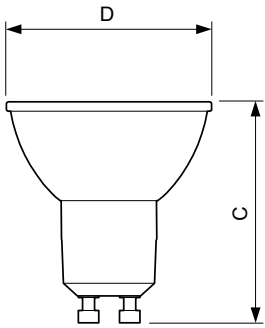

Product data

General information		Lamp Current (Nom)	
Cap-Base	GU10 [GU10]		39 mA
EU RoHS compliant	Yes	Wattage Equivalent	50 W
Nominal Lifetime (Nom)	15000 h	Starting Time (Nom)	0.5 s
Switching Cycle	50000X	Warm Up Time to 60% Light (Nom)	0.5 s
Technical Type	4.6-50W	Power Factor (Nom)	0.5
		Voltage (Nom)	220-240 V
Light technical		Temperature	
Color Code	827 [CCT of 2700K]	T-Case Maximum (Nom)	78 °C
Beam Angle (Nom)	36 °		
Luminous Flux (Nom)	395 lm	Controls and dimming	
Luminous Intensity (Nom)	700 cd	Dimmable	No
Color Designation	Warm White (WW)		
Correlated Color Temperature (Nom)	2700 K	Mechanical and housing	
Luminous Efficacy (rated) (Nom)	85.90 lm/W	Bulb Shape	PAR16 [PAR 2 inch]
Color Consistency	<6		
Color Rendering Index (Nom)	80	Approval and application	
LLMF At End Of Nominal Lifetime (Nom)	70 %	Suitable For Accent Lighting	Yes
		Energy Consumption kWh/1000 h	5 kWh
Operating and electrical		Product data	
Input Frequency	50 to 60 Hz	Full product code	871869670059400
Power (Nom)	4.6 W		

Classic LEDspotMV

Order product name	Essential LED 4.6-50W GU10 827 36D
EAN/UPC - Product	8718696700594
Order code	929001215208
Numerator - Quantity Per Pack	1
Numerator - Packs per outer box	10

Material Nr. (12NC)	929001215208
Net Weight (Piece)	0.038 kg

Dimensional drawing

Essential LED 4.6-50W GU10 827 36D

Product	D	C
Essential LED 4.6-50W GU10 827 36D	50 mm	54 mm

Photometric data

LEDspotMV GU10 MR16 827

LED Lamps, CorePro LEDspotMV 4.6-50W GU10 PAR16 827 355lm 36D