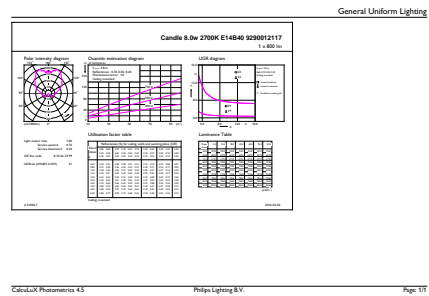

LEDcandle 8-60W B40 827 806lm