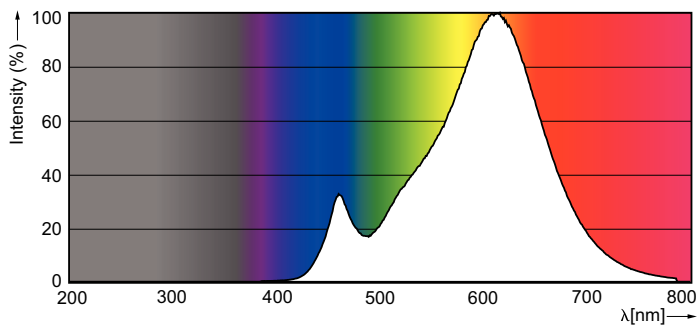

MASTER LED candles and lusters

Mechanical and Housing

Bulb Finish Clear

Approval and Application

Energy Efficiency Label (EEL) A+

Energy Saving Product Yes

Suitable For Accent Lighting No

Energy Consumption kWh/1000 h 8 kWh

Product Data

Full product code 871869655599600

Order product name MASTER LEDcandle DT 8-60W B40 E14 827

CL

EAN/UPC - Product 8718696555996

Order code 929001211702

Numerator - Quantity Per Pack 1

Numerator - Packs per outer box 10

Material Nr. (12NC) 929001211702

Net Weight (Piece) 0.084 kg

Dimensional drawing

Product	D	C
MASTER LEDcandle DT 8-60W B40 E14 827 CL	40 mm	127 mm

Photometric data

LED DimTone 8-60W 827