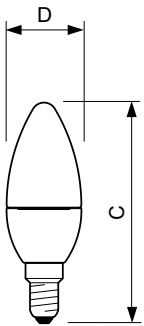

## Dimensional drawing

Candle WG EMEA 60W E14 B40

Product	D	C
MASTER LEDcandle DT 8-60W B40 E14 827 CL	40 mm	127 mm