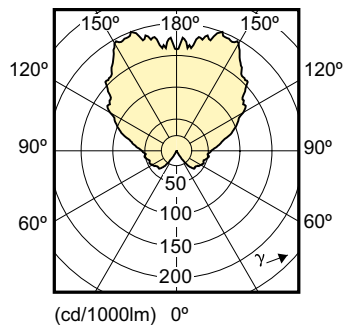

MASTER LED candles and lusters

Photometric data

LED DimTone 8-60W 827 806lm