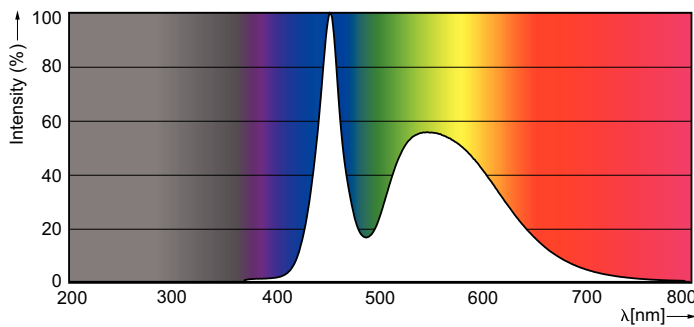

LEDtube 600mm 8W G13 T8 765 800lm AP C G