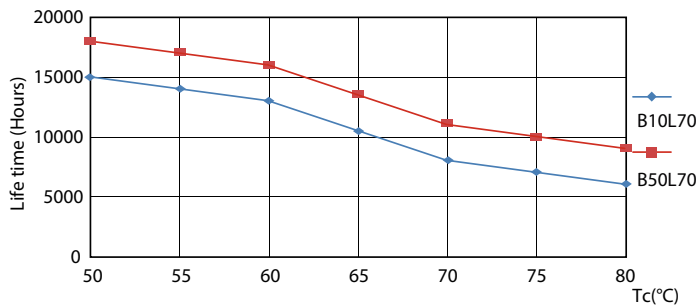

LEDtube 16W G13 740 T8 AP I G