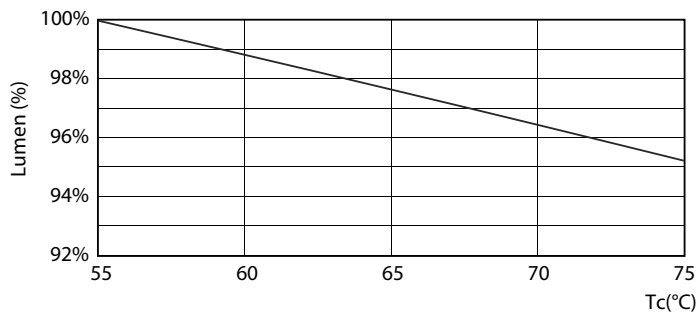

LEDtube 16W G13 740 T8 AP I G