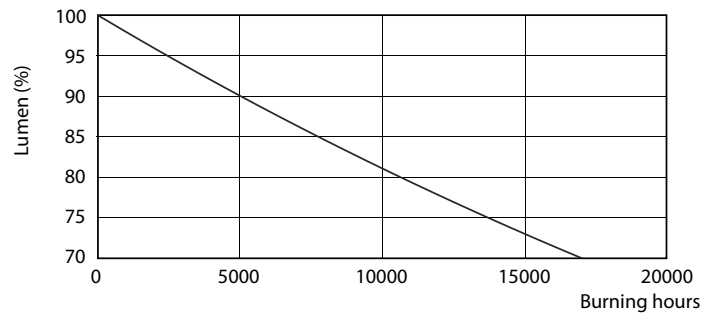

LEDtube 16W G13 740 T8 AP I G

LEDtube 16W G13 740 T8 AP I G