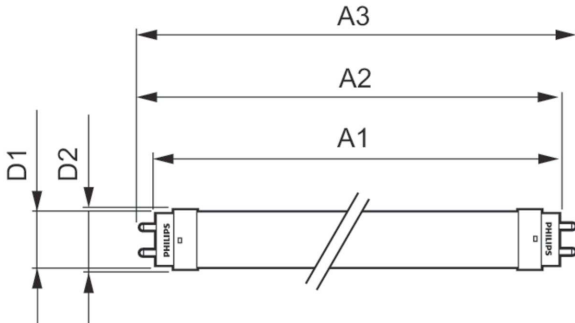

Essential LEDtube

Product data

Full product code	871869664605200
Order product name	LEDtube 600mm 8W 765 T8 AP I G
EAN/UPC - Product	8718696646052
Order code	929001184838
Numerator - Quantity Per Pack	1

Numerator - Packs per outer box	20
Material Nr. (12NC)	929001184838
Net Weight (Piece)	0.091 kg

Dimensional drawing

LEDtube 600mm 8W 765 T8 AP I G

Product	D1	D2	A1	A2	A3	C	D
LEDtube 600mm	25.68	28	588.5	595.5	602.5	602.5	27.8
8W 765 T8 AP I G	mm	mm	mm	mm	mm	mm	mm

Photometric data