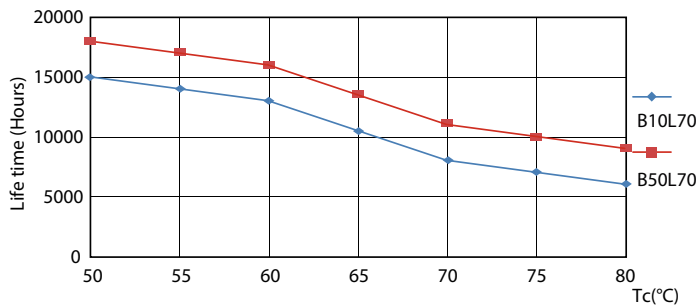

Product data

General information		Power Factor (Nom)		0.5	
Cap-Base	G13 [Medium Bi-Pin Fluorescent]	Voltage (Nom)		220-240 V	
EU RoHS compliant	Yes	Temperature			
Nominal Lifetime (Nom)	15000 h	T-Ambient (Max)		45 °C	
Switching Cycle	50000X	T-Ambient (Min)		-20 °C	
Light technical		T-Storage (Max)		65 °C	
Color Code	740 [CCT of 4000K]	T-Storage (Min)		-40 °C	
Beam Angle (Nom)	240 °	T-Case Maximum (Nom)		60 °C	
Luminous Flux (Nom)	1600 lm	Controls and dimming			
Color Designation	Cool White (CW)	Dimmable		No	
Correlated Color Temperature (Nom)	4000 K	Mechanical and housing			
Luminous Efficacy (rated) (Nom)	100.00 lm/W	Product Length		1200 mm	
Color Consistency	<7	Bulb Shape		Tube, double-ended	
Color Rendering Index (Nom)	73	Approval and application			
LLMF At End Of Nominal Lifetime (Nom)	70 %	Energy Saving Product		Yes	
Operating and electrical		Suitable For Accent Lighting		No	
Input Frequency	50 to 60 Hz	Approval Marks		RoHS compliance KEMA Keur certificate	
Power (Nom)	16 W				
Starting Time (Nom)	0.5 s				
Warm Up Time to 60% Light (Nom)	0.5 s				

Photometric data

LEDtube 600mm 8W 740 T8 CN I G

LEDtube 1200mm 16W 740 T8 CN I G

LEDtube 1200mm 16W G13 T8 740 1600lm AP C G

Ecofit Ledtubes T8

Lifetime

LEDtube 16W G13 740 T8 AP I G

LEDtube 16W G13 740 T8 AP I G