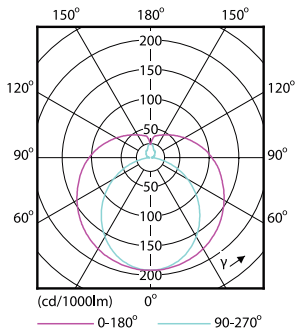

Product data

General information		Power Factor (Nom)		0.5	
Cap-Base	G13 [Medium Bi-Pin Fluorescent]	Voltage (Nom)		220-240 V	
EU RoHS compliant	Yes	Temperature			
Nominal Lifetime (Nom)	15000 h	T-Ambient (Max)		45 °C	
Switching Cycle	50000X	T-Ambient (Min)		-20 °C	
Light technical		T-Storage (Max)		65 °C	
Color Code	740 [CCT of 4000K]	T-Storage (Min)		-40 °C	
Beam Angle (Nom)	240 °	T-Case Maximum (Nom)		60 °C	
Luminous Flux (Nom)	1600 lm	Controls and dimming			
Color Designation	Cool White (CW)	Dimmable		No	
Correlated Color Temperature (Nom)	4000 K	Mechanical and housing			
Luminous Efficacy (rated) (Nom)	100.00 lm/W	Product Length		1200 mm	
Color Consistency	<7	Bulb Shape		Tube, double-ended	
Color Rendering Index (Nom)	73	Approval and application			
LLMF At End Of Nominal Lifetime (Nom)	70 %	Energy Saving Product		Yes	
Operating and electrical		Suitable For Accent Lighting		No	
Input Frequency	50 to 60 Hz	Approval Marks		RoHS compliance KEMA Keur certificate	
Power (Nom)	16 W				
Starting Time (Nom)	0.5 s				
Warm Up Time to 60% Light (Nom)	0.5 s				

Numerator - Quantity Per Pack	1
Numerator - Packs per outer box	10
Material Nr. (12NC)	929001184508
Net Weight (Piece)	0.210 kg

Dimensional drawing

LEDtube 1200mm 16W 740 T8 AP C G

Product	D1	D2	A1	A2	A3	C	D
LEDtube 1200mm	25.68	28 mm	1198	1205	1212	1212	27.8
16W 740 T8 AP C G	mm		mm	mm	mm	mm	mm

Photometric data

LEDtube 600mm 8W 740 T8 CN I G

LEDtube 1200mm 16W 740 T8 CN I G

LEDtube 1200mm 16W G13 T8 740 1600lm AP C G

Ecofit Ledtubes T8

Lifetime

LEDtube 16W G13 740 T8 AP I G

LEDtube 16W G13 740 T8 AP I G