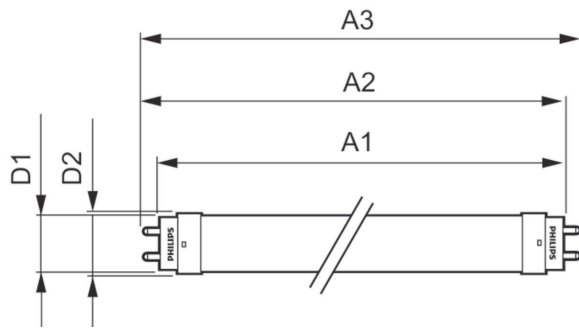

Product data

General information		Power Factor (Nom)		0.5	
Cap-Base	G13 [Medium Bi-Pin Fluorescent]	Voltage (Nom)		220-240 V	
EU RoHS compliant	Yes	Temperature			
Nominal Lifetime (Nom)	15000 h	T-Ambient (Max)		45 °C	
Switching Cycle	50000X	T-Ambient (Min)		-20 °C	
Light technical		T-Storage (Max)		65 °C	
Color Code	740 [CCT of 4000K]	T-Storage (Min)		-40 °C	
Beam Angle (Nom)	240 °	T-Case Maximum (Nom)		60 °C	
Luminous Flux (Nom)	1600 lm	Controls and dimming			
Color Designation	Cool White (CW)	Dimmable		No	
Correlated Color Temperature (Nom)	4000 K	Mechanical and housing			
Luminous Efficacy (rated) (Nom)	100.00 lm/W	Product Length		1200 mm	
Color Consistency	<7	Bulb Shape		Tube, double-ended	
Color Rendering Index (Nom)	73	Approval and application			
LLMF At End Of Nominal Lifetime (Nom)	70 %	Energy Saving Product		Yes	
Operating and electrical		Suitable For Accent Lighting		No	
Input Frequency	50 to 60 Hz	Approval Marks		RoHS compliance KEMA Keur certificate	
Power (Nom)	16 W				
Starting Time (Nom)	0.5 s				
Warm Up Time to 60% Light (Nom)	0.5 s				

Ecofit Ledtubes T8

Energy Consumption kWh/1000 h	16 kWh
Product data	
Full product code	871869652501200
Order product name	LEDtube 1200mm 16W 740 T8 AP C G
EAN/UPC - Product	8718696525012
Order code	929001184508

Numerator - Quantity Per Pack	1
Numerator - Packs per outer box	10
Material Nr. (12NC)	929001184508
Net Weight (Piece)	0.210 kg

Dimensional drawing

LEDtube 1200mm 16W 740 T8 AP C G

Product	D1	D2	A1	A2	A3	C	D
LEDtube 1200mm	25.68	28 mm	1198	1205	1212	1212	27.8
16W 740 T8 AP C G	mm		mm	mm	mm	mm	mm

Photometric data

LEDtube 600mm 8W 740 T8 CN I G

LEDtube 1200mm 16W 740 T8 CN I G

LEDtube 1200mm 16W G13 T8 740 1600lm AP C G

Ecofit Ledtubes T8

Lifetime

LEDtube 16W G13 740 T8 AP I G

LEDtube 16W G13 740 T8 AP I G