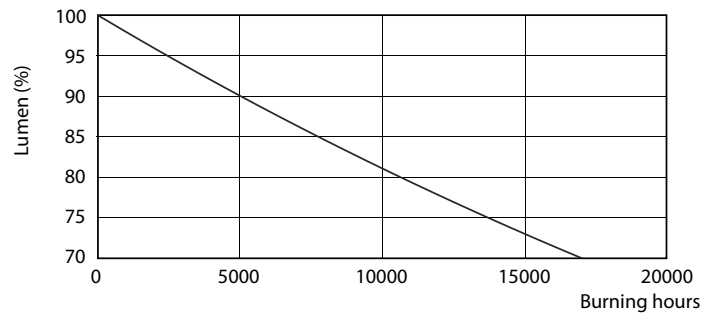

Product data

General information		Power Factor (Nom)		0.5	
Cap-Base	G13 [Medium Bi-Pin Fluorescent]	Voltage (Nom)		220-240 V	
EU RoHS compliant	Yes	Temperature			
Nominal Lifetime (Nom)	15000 h	T-Ambient (Max)		45 °C	
Switching Cycle	50000X	T-Ambient (Min)		-20 °C	
Light technical		T-Storage (Max)		65 °C	
Color Code	740 [CCT of 4000K]	T-Storage (Min)		-40 °C	
Beam Angle (Nom)	240 °	T-Case Maximum (Nom)		60 °C	
Luminous Flux (Nom)	1600 lm	Controls and dimming			
Color Designation	Cool White (CW)	Dimmable		No	
Correlated Color Temperature (Nom)	4000 K	Mechanical and housing			
Luminous Efficacy (rated) (Nom)	100.00 lm/W	Product Length		1200 mm	
Color Consistency	<7	Bulb Shape		Tube, double-ended	
Color Rendering Index (Nom)	73	Approval and application			
LLMF At End Of Nominal Lifetime (Nom)	70 %	Energy Saving Product		Yes	
Operating and electrical		Suitable For Accent Lighting		No	
Input Frequency	50 to 60 Hz	Approval Marks		RoHS compliance KEMA Keur certificate	
Power (Nom)	16 W				
Starting Time (Nom)	0.5 s				
Warm Up Time to 60% Light (Nom)	0.5 s				

Photometric data

LEDtube 600mm 8W 740 T8 CN I G

LEDtube 1200mm 16W 740 T8 CN I G

LEDtube 1200mm 16W G13 T8 740 1600lm AP C G

Ecofit Ledtubes T8

Lifetime

LEDtube 16W G13 740 T8 AP I G

LEDtube 16W G13 740 T8 AP I G