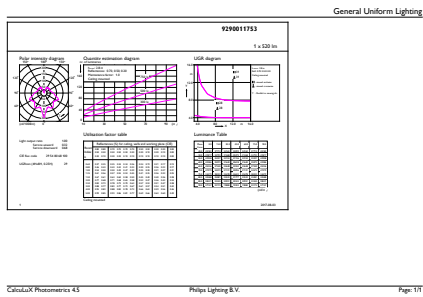

CorePro LED candles and lusters

Mechanical and Housing

Bulb Finish	Clear

Approval and Application

Energy Efficiency Label (EEL)	A+
Energy Consumption kWh/1000 h	6 kWh

Product Data

Full product code	871869650763600

Order product name	Corepro Lustre ND 5.5-40W E27 827 P45 CL
EAN/UPC - Product	8718696507636
Order code	929001175302
Numerator - Quantity Per Pack	1
Numerator - Packs per outer box	10
Material Nr. (12NC)	929001175302
Net Weight (Piece)	0.040 kg

Dimensional drawing

Product	D	C
Corepro Lustre ND 5.5-40W E27 827 P45 CL	45 mm	87 mm

LED ND 5.5-40W E27 827 220-240V P45 CL

Photometric data

CorePro LEDlustre 40W E27 827 CL P45 ND

CorePro LEDlustre 40W E27 827 CL P45 ND