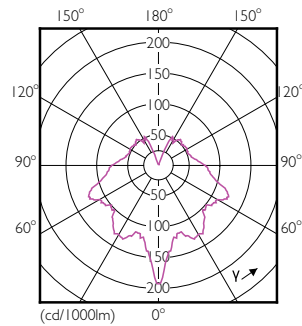

CorePro LED candles and lusters

Mechanical and Housing

Bulb Finish	Clear

Approval and Application

Energy Efficiency Label (EEL)	A+
Energy Consumption kWh/1000 h	6 kWh

Product Data

Full product code	871869650763600

Order product name	Corepro Lustre ND 5.5-40W E27 827 P45 CL
EAN/UPC - Product	8718696507636
Order code	929001175302
Numerator - Quantity Per Pack	1
Numerator - Packs per outer box	10
Material Nr. (12NC)	929001175302
Net Weight (Piece)	0.040 kg

Dimensional drawing

Product	D	C
Corepro Lustre ND 5.5-40W E27 827 P45 CL	45 mm	87 mm

LED ND 5.5-40W E27 827 220-240V P45 CL

Photometric data

CorePro LEDlustre 40W E27 827 CL P45 ND

CorePro LEDlustre 40W E27 827 CL P45 ND