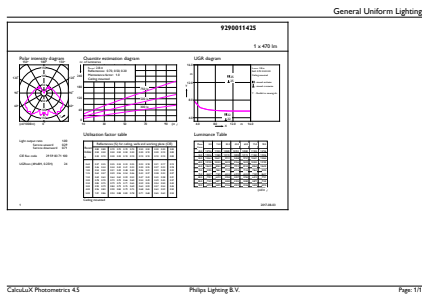

Order product name	Corepro candle ND 5.5-40W E14 827 B35 CL
EAN/UPC - Product	8718696454794
Order code	929001142502
Numerator - Quantity Per Pack	1
Numerator - Packs per outer box	10
Material Nr. (12NC)	929001142502
Net Weight (Piece)	0.040 kg

Dimensional drawing

LED ND 5.5-40W E14 827 220-240V B35 CL

Product	D	C
Corepro candle ND 5.5-40W E14 827 B35 CL	35 mm	106 mm

Photometric data

CorePro LEDcandle 40W E14 827 CL B35 ND

CorePro LEDcandle 40W E14 827 CL B35 ND