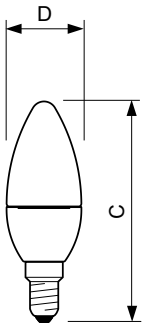

Product data

General Information	
Cap-Base	E14 [E14]
EU RoHS compliant	Yes
Nominal Lifetime (Nom)	15000 h
Switching Cycle	50000X
Technical Type	5.5-40W
Light Technical	
Color Code	827 [CCT of 2700K]
Luminous Flux (Nom)	470 lm
Color Designation	Warm White (WW)
Correlated Color Temperature (Nom)	2700 K
Luminous Efficacy (rated) (Nom)	85.45 lm/W
Color Consistency	<6
Color Rendering Index (Nom)	80
LLMF At End Of Nominal Lifetime (Nom)	70 %

CorePro LED candles and lusters

Mechanical and Housing

Bulb Finish	Clear
-------------	-------

Approval and Application

Energy Efficiency Label (EEL)	A+
Energy Consumption kWh/1000 h	6 kWh

Product Data

Full product code	871869645479400
-------------------	-----------------

Order product name	Corepro candle ND 5.5-40W E14 827 B35 CL
EAN/UPC - Product	8718696454794
Order code	929001142502
Numerator - Quantity Per Pack	1
Numerator - Packs per outer box	10
Material Nr. (12NC)	929001142502
Net Weight (Piece)	0.040 kg

Dimensional drawing

LED ND 5.5-40W E14 827 220-240V B35 CL

Product	D	C
Corepro candle ND 5.5-40W E14 827 B35 CL	35 mm	106 mm

Photometric data

CorePro LEDcandle 40W E14 827 CL B35 ND

CorePro LEDcandle 40W E14 827 CL B35 ND