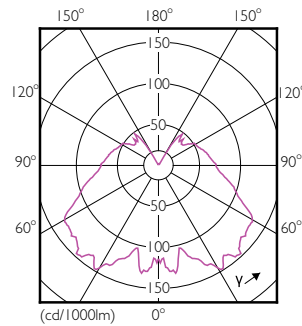

Product data

General Information	
Cap-Base	E14 [E14]
EU RoHS compliant	Yes
Nominal Lifetime (Nom)	15000 h
Switching Cycle	50000X
Technical Type	5.5-40W
Light Technical	
Color Code	827 [CCT of 2700K]
Luminous Flux (Nom)	470 lm
Color Designation	Warm White (WW)
Correlated Color Temperature (Nom)	2700 K
Luminous Efficacy (rated) (Nom)	85.45 lm/W
Color Consistency	<6
Color Rendering Index (Nom)	80
LLMF At End Of Nominal Lifetime (Nom)	70 %

Order product name	Corepro candle ND 5.5-40W E14 827 B35 CL
EAN/UPC - Product	8718696454794
Order code	929001142502
Numerator - Quantity Per Pack	1
Numerator - Packs per outer box	10
Material Nr. (12NC)	929001142502
Net Weight (Piece)	0.040 kg

Dimensional drawing

LED ND 5.5-40W E14 827 220-240V B35 CL

Product	D	C
Corepro candle ND 5.5-40W E14 827 B35 CL	35 mm	106 mm

Photometric data

CorePro LEDcandle 40W E14 827 CL B35 ND

CorePro LEDcandle 40W E14 827 CL B35 ND