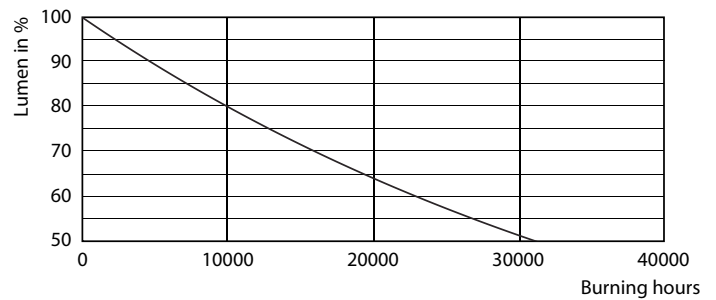

Product data

General Information	
Cap-Base	E14 [E14]
EU RoHS compliant	Yes
Nominal Lifetime (Nom)	15000 h
Switching Cycle	50000X
Technical Type	5.5-40W
Light Technical	
Color Code	827 [CCT of 2700K]
Luminous Flux (Nom)	470 lm
Color Designation	Warm White (WW)
Correlated Color Temperature (Nom)	2700 K
Luminous Efficacy (rated) (Nom)	85.45 lm/W
Color Consistency	<6
Color Rendering Index (Nom)	80
LLMF At End Of Nominal Lifetime (Nom)	70 %

CorePro LED candles and lusters

Photometric data

SDPO_LEDCL_0003-Spectral Power distribution

Lifetime

LEDbulb 60W E14 827 FR B38

LEDbulb 60W E14 827 FR B38