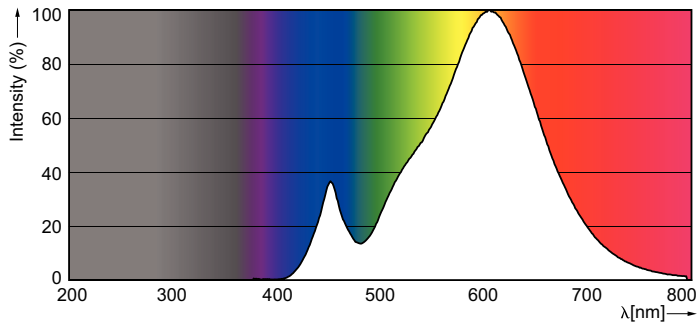

CorePro LED candles and lusters

Photometric data

SDPO_LEDCL_0003-Spectral Power distribution