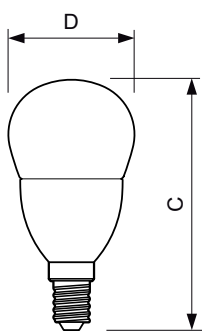

Material Nr. (12NC) 929001140602

Net Weight (Piece) 0.072 kg

### Dimensional drawing

LED DT 6-40W E14 P48 CL

Product	D	C
MASTER LEDlustre DT 6-40W E14 P48 CL	48 mm	95 mm