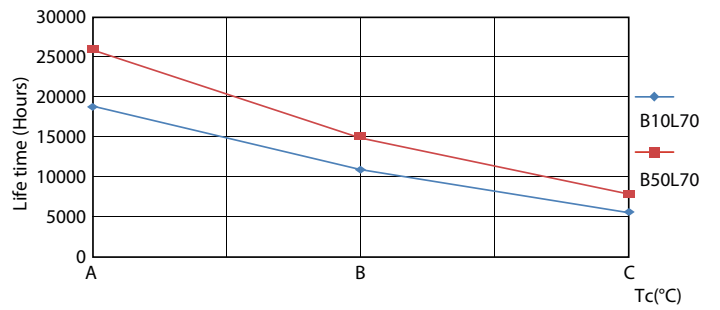

Product data

General information		Voltage (Nom)	
Cap-Base	G13 [Medium Bi-Pin Fluorescent]	220-240 V	
EU RoHS compliant	Yes	Temperature	
Nominal Lifetime (Nom)	15000 h	T-Ambient (Max)	45 °C
Switching Cycle	50000X	T-Ambient (Min)	-20 °C
Light technical		T-Storage (Max)	65 °C
Color Code	765 [CCT of 6500K]	T-Storage (Min)	-40 °C
Beam Angle (Nom)	240 °	T-Case Maximum (Nom)	60 °C
Luminous Flux (Nom)	1600 lm	Controls and dimming	
Color Designation	Cool Daylight	Dimmable	No
Correlated Color Temperature (Nom)	6500 K	Mechanical and housing	
Luminous Efficacy (rated) (Nom)	100.00 lm/W	Product Length	1200 mm
Color Consistency	<6	Bulb Shape	Tube, double-ended
Color Rendering Index (Nom)	73	Approval and application	
LLMF At End Of Nominal Lifetime (Nom)	70 %	Energy Saving Product	Yes
Operating and electrical		Suitable For Accent Lighting	No
Input Frequency	50 to 60 Hz	Approval Marks	RoHS compliance KEMA Keur certificate
Power (Nom)	16 W	Energy Consumption kWh/1000 h	16 kWh
Starting Time (Nom)	0.5 s		
Warm Up Time to 60% Light (Nom)	0.5 s		
Power Factor (Nom)	0.5		

Photometric data

General Uniform Lighting
1 - T800 T800 16W 765 T8 CN I

LEDtube 1200mm 16W 765 T8 CN I G

LEDtube 16W G13 765 CN I G

Essential LEDtube

Lifetime

LEDtube 15K FailureRate

LEDtube 15K