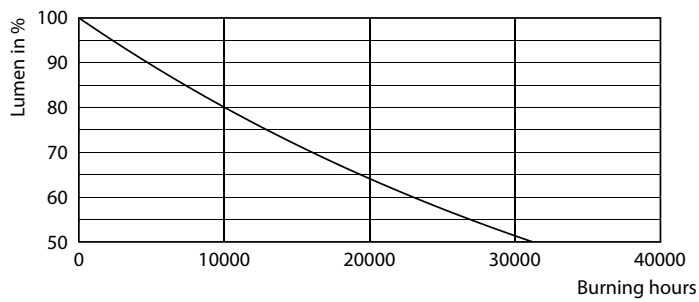

LEDtube 15K