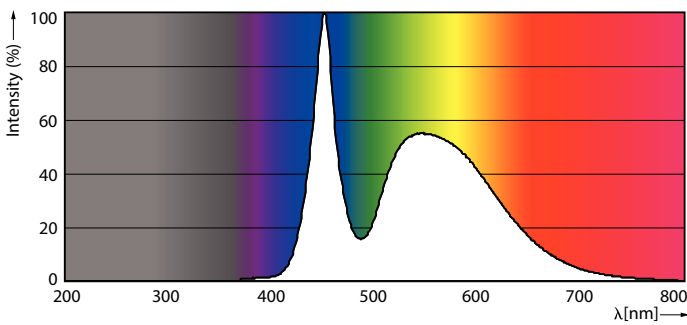

LEDtube 16W G13 765 CN I G