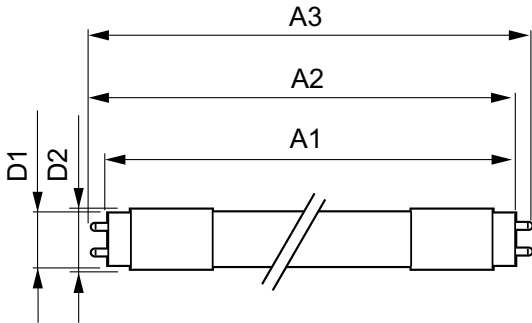

Essential LEDtube

Product data

Full product code	694793910548900
Order product name	LEDtube 1200mm 16W 765 T8 CN I
EAN/UPC - Product	6947939105489
Order code	929001127510
Numerator - Quantity Per Pack	1

Numerator - Packs per outer box	20
Material Nr. (12NC)	929001127510
Net Weight (Piece)	0.172 kg

Dimensional drawing

LEDtube 1200mm 16W 765 T8 CN I

Product	D1	D2	A1	A2	A3
LEDtube 1200mm 16W 765 T8 CN I	25.68 mm	28 mm	1198.0 mm	1205.0 mm	1212.0 mm

Photometric data