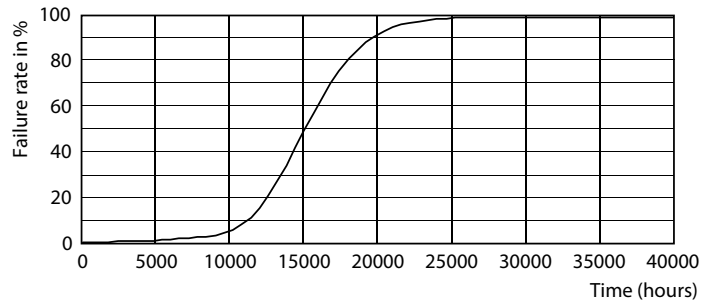

Photometric data

General Uniform Lighting
1 - T800 T800 16W 765 T8 CN I

LEDtube 1200mm 16W 765 T8 CN I G

LEDtube 16W G13 765 CN I G

Essential LEDtube

Lifetime

LEDtube 15K FailureRate

LEDtube 15K