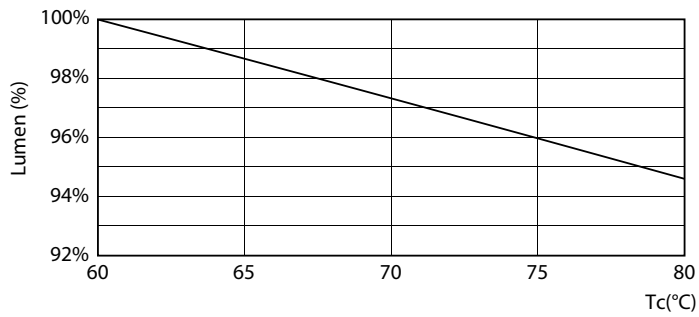

Product data

General information		Voltage (Nom)	
Cap-Base	G13 [Medium Bi-Pin Fluorescent]	220-240 V	
EU RoHS compliant	Yes	Temperature	
Nominal Lifetime (Nom)	15000 h	T-Ambient (Max)	45 °C
Switching Cycle	50000X	T-Ambient (Min)	-20 °C
Light technical		T-Storage (Max)	65 °C
Color Code	765 [CCT of 6500K]	T-Storage (Min)	-40 °C
Beam Angle (Nom)	240 °	T-Case Maximum (Nom)	60 °C
Luminous Flux (Nom)	1600 lm	Controls and dimming	
Color Designation	Cool Daylight	Dimmable	No
Correlated Color Temperature (Nom)	6500 K	Mechanical and housing	
Luminous Efficacy (rated) (Nom)	100.00 lm/W	Product Length	1200 mm
Color Consistency	<6	Bulb Shape	Tube, double-ended
Color Rendering Index (Nom)	73	Approval and application	
LLMF At End Of Nominal Lifetime (Nom)	70 %	Energy Saving Product	Yes
Operating and electrical		Suitable For Accent Lighting	No
Input Frequency	50 to 60 Hz	Approval Marks	RoHS compliance KEMA Keur certificate
Power (Nom)	16 W	Energy Consumption kWh/1000 h	16 kWh
Starting Time (Nom)	0.5 s		
Warm Up Time to 60% Light (Nom)	0.5 s		
Power Factor (Nom)	0.5		

Photometric data

General Uniform Lighting
1 - T800 T800 16W 765 T8 CN I

LEDtube 1200mm 16W 765 T8 CN I G

LEDtube 16W G13 765 CN I G

Essential LEDtube

Lifetime

LEDtube 15K FailureRate

LEDtube 15K