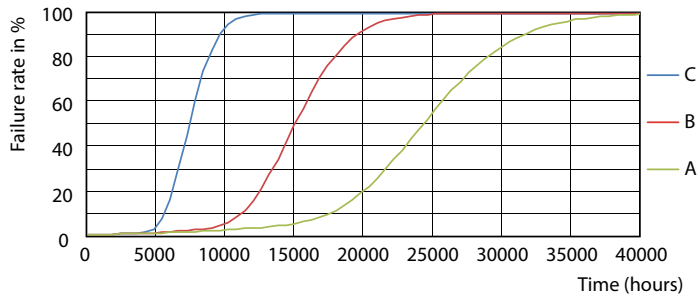

Photometric data

General Uniform Lighting
1 - T800 T800 16W 765 T8 CN I

LEDtube 1200mm 16W 765 T8 CN I G

LEDtube 16W G13 765 CN I G

Essential LEDtube

Lifetime

LEDtube 15K FailureRate

LEDtube 15K