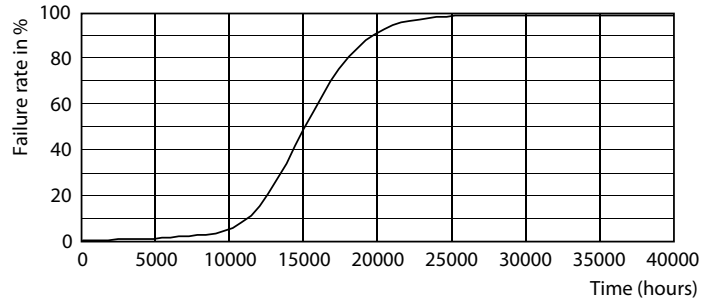

LEDtube 15K

Ecofit Ledtubes T8

Lifetime