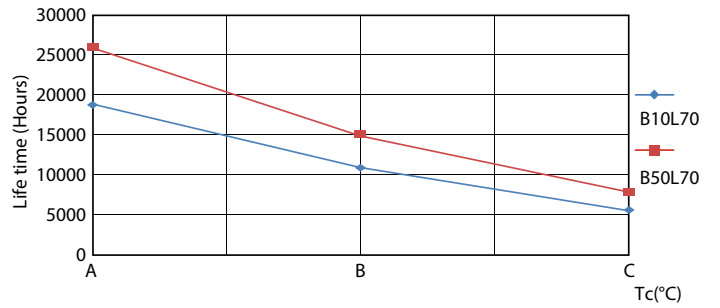

Product data

General information		Power Factor (Nom)		0.5
Cap-Base	G13 [Medium Bi-Pin Fluorescent]	Voltage (Nom)	220-240 V	
EU RoHS compliant	Yes	Temperature		
Nominal Lifetime (Nom)	15000 h	T-Ambient (Max)	45 °C	
Switching Cycle	50000X	T-Ambient (Min)	-20 °C	
Light technical		T-Storage (Max)	65 °C	
Color Code	740 [CCT of 4000K]	T-Storage (Min)	-40 °C	
Beam Angle (Nom)	240 °	T-Case Maximum (Nom)	60 °C	
Luminous Flux (Nom)	1600 lm	Controls and dimming		
Color Designation	Cool White (CW)	Dimmable	No	
Correlated Color Temperature (Nom)	4000 K	Mechanical and housing		
Luminous Efficacy (rated) (Nom)	100.00 lm/W	Product Length	1200 mm	
Color Consistency	<7	Bulb Shape	Tube, double-ended	
Color Rendering Index (Nom)	73	Approval and application		
LLMF At End Of Nominal Lifetime (Nom)	70 %	Energy Saving Product	Yes	
Operating and electrical		Suitable For Accent Lighting	No	
Input Frequency	50 to 60 Hz	Approval Marks	RoHS compliance KEMA Keur certificate	
Power (Nom)	16 W			
Starting Time (Nom)	0.5 s			
Warm Up Time to 60% Light (Nom)	0.5 s			

Photometric data

General Uniform Lighting
1 - T8 TUBE AREA LAMP FORMER 1214

LEDtube 1200mm 16W 740 T8 CN I G

LEDtube 16W G13 740 CN I G

Ecofit Ledtubes T8

Lifetime

LEDtube 15K FailureRate

LEDtube 15K