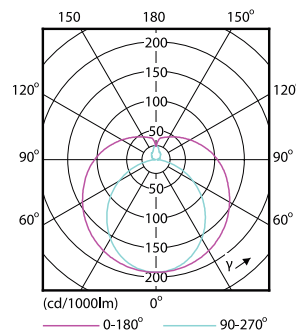

LEDtube 1200mm 16W 740 T8 CN I G