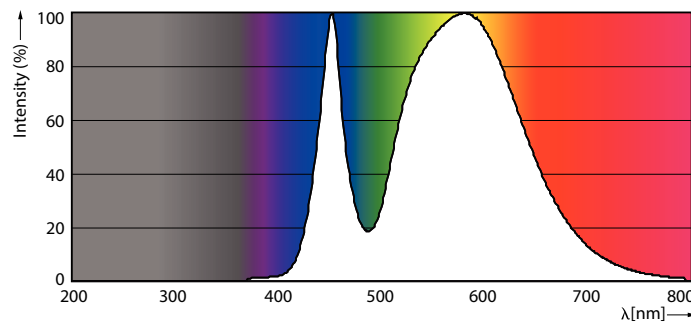

LEDtube 16W G13 740 CN I G