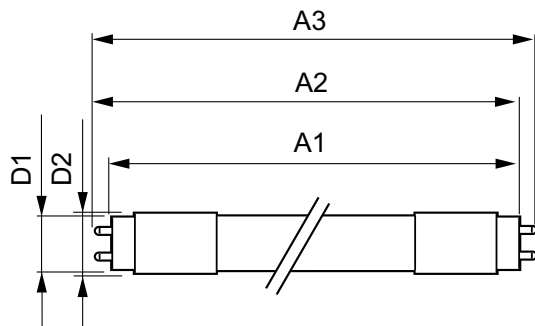

Ecofit Ledtubes T8

Energy Consumption kWh/1000 h	16 kWh
Product data	
Full product code	871869965765900
Order product name	Ecofit Mains LEDtube 1200mm 16W 740 G
EAN/UPC - Product	8718699657659
Order code	929001127411

Numerator - Quantity Per Pack	1
Numerator - Packs per outer box	20
Material Nr. (12NC)	929001127411
Net Weight (Piece)	0.215 kg

Dimensional drawing

Ecofit Mains LEDtube 1200mm 16W 740 G

Product	D1	D2	A1	A2	A3
Ecofit Mains LEDtube 1200mm 16W 740 G	25.68 mm	28 mm	1198.0 mm	1205.0 mm	1212.0 mm

Photometric data