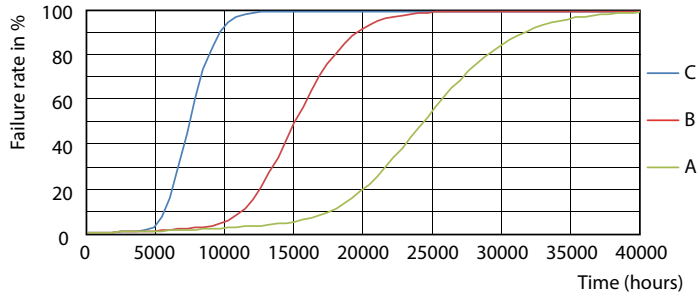

Product data

General information		Power Factor (Nom)		0.5
Cap-Base	G13 [Medium Bi-Pin Fluorescent]	Voltage (Nom)	220-240 V	
EU RoHS compliant	Yes	Temperature		
Nominal Lifetime (Nom)	15000 h	T-Ambient (Max)	45 °C	
Switching Cycle	50000X	T-Ambient (Min)	-20 °C	
Light technical		T-Storage (Max)	65 °C	
Color Code	740 [CCT of 4000K]	T-Storage (Min)	-40 °C	
Beam Angle (Nom)	240 °	T-Case Maximum (Nom)	60 °C	
Luminous Flux (Nom)	1600 lm	Controls and dimming		
Color Designation	Cool White (CW)	Dimmable	No	
Correlated Color Temperature (Nom)	4000 K	Mechanical and housing		
Luminous Efficacy (rated) (Nom)	100.00 lm/W	Product Length	1200 mm	
Color Consistency	<7	Bulb Shape	Tube, double-ended	
Color Rendering Index (Nom)	73	Approval and application		
LLMF At End Of Nominal Lifetime (Nom)	70 %	Energy Saving Product	Yes	
Operating and electrical		Suitable For Accent Lighting	No	
Input Frequency	50 to 60 Hz	Approval Marks	RoHS compliance KEMA Keur certificate	
Power (Nom)	16 W			
Starting Time (Nom)	0.5 s			
Warm Up Time to 60% Light (Nom)	0.5 s			

Photometric data

General Uniform Lighting
1 - T8 TUBE AREA LAMP FORMER 1214

LEDtube 1200mm 16W 740 T8 CN I G

LEDtube 16W G13 740 CN I G

Ecofit Ledtubes T8

Lifetime

LEDtube 15K FailureRate

LEDtube 15K