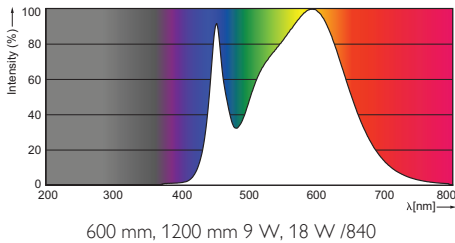

Photometric data

© 2015 Koninklijke Philips N.V. (Royal Philips)
All rights reserved.

Specifications are subject to change without notice. Trademarks are the property of Koninklijke Philips N.V. (Royal Philips) or their respective owners.

www.philips.com/lighting

2015, October 17
data subject to change