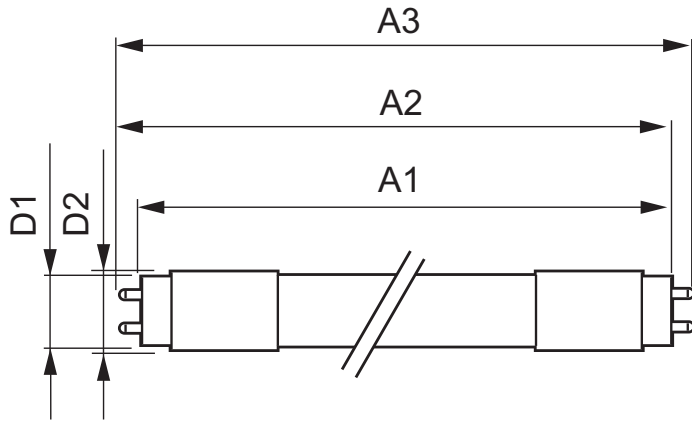

• Measuring Conditions

Switching cycle	50000X
-----------------	--------

• Product Dimensions

Length A1	1198.0 mm
Fixing Hole Distance A2 Length	1205.0 mm
Length A3	1212.0 mm
Mounting hole diameter	25.68 mm
Circular outline dimension	28 mm

• Approval & Application Chars

VDE marking	No
CE marking	Yes
UL certificate	No

PHILIPS

CorePro LEDtube EM/Mains

RoHS compliance Yes
 KEMA Keur certificate Yes

Pieces per pack 1
 Packing configuration 10
 Packs per outerbox 10
 Bar code on pack - EAN1 8718291669678
 Bar code on outerbox - EAN3 8718291669685
 Logistic code(s) - 12NC 929000296632
 Net weight per piece 0.270 kg

• Product Data

Order code 929000296632
 Full product code 929000296632
 Full product name CorePro LEDtube 1200mm 18W840 C
 Order product name CorePro LEDtube 1200mm 18W840 C

Dimensional drawing

CorePro LEDtube 1200mm 18W840 C