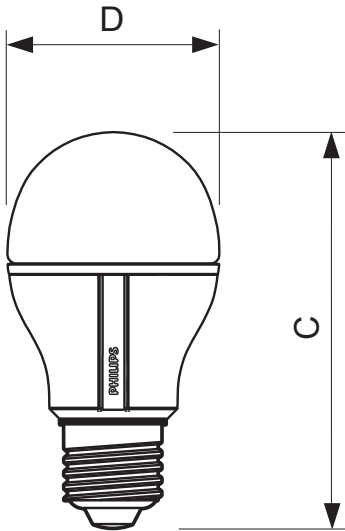

Product data

• General Characteristics

Cap-Base	E27
Bulb	A60 [A 60mm]
Bulb Finish	- [-]
Rated Lifetime (hours)	25000 hr
Nominal Lifetime hours	25000 hr

• Light Technical Characteristics

Color Code	WW
Color Designation (text)	Warm White
Correlated Color Temperature	2700 K
Luminous Flux	470 Lm
Color rendering index	80
Luminous Efficacy Lamp	58.75 Lm/W
Color Temperature	2700 K [CCT 2700K]
Rated Luminous Flux	470 Lm
LLMF - end nominal lifetime	70 %
Colour consistency	6 steps

• Product Dimensions

Overall Length C	105.4 mm
Diameter D	56.7 mm

• Product Data

Order code	929000215102
Full product code	929000215102
Full product name	MASTER LEDbulb DimTone 8-40W E27 827
Order product name	MAS LEDbulb DimTone 8-40W E27 827
Pieces per pack	1
Packing configuration	6
Packs per outerbox	6
Bar code on pack - EAN1	8718291192008

PHILIPS

MASTER LEDlamps DimTone

Bar code on
outerbox - EAN3
Logistic code(s) -
12NC

8718291192015

929000215102

Net weight per piece 0.138 kg

Dimensional drawing

E27

MASTER LEDbulb DimTone 8-40W E27 827

Product	C (Norm)	D (Norm)
LED DimTone 8-40W E27 WW	105.4	56.7

© 2014 Koninklijke Philips N.V. (Royal Philips)
All rights reserved.

Specifications are subject to change without notice. Trademarks are the property of Koninklijke Philips N.V. (Royal Philips) or their respective owners.