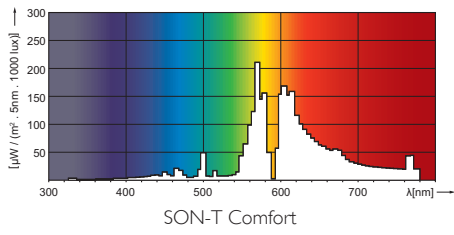

Photometric data

© 2014 Koninklijke Philips N.V. (Royal Philips)
All rights reserved.

Specifications are subject to change without notice. Trademarks are the property of Koninklijke Philips N.V. (Royal Philips) or their respective owners.

www.philips.com/lighting

2014, April 11
data subject to change