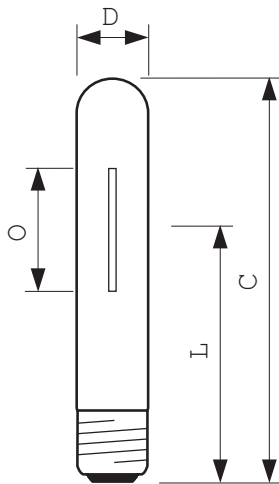

SON-T Comfort

SON-T Comfort 250W/621 E40 1SL

High Pressure Sodium lamp with clear tubular outer bulb and a comfortable color impression

Product data

• General Characteristics

System Description	External Ignitor
Cap-Base	E40
Bulb	T46 [T 46mm]
Bulb Finish	Clear
Operating Position	any [Any or Universal (U)]
Life to 5% failures	9000 hr
Life to 10% failures	12000 hr
Life to 20% failures	16000 hr
Life to 50% failures	24000 hr
LSF EM 2000h Rated, 12h cycle	50 %
LSF EM 4000h Rated, 12h cycle	99 %
LSF EM 6000h Rated, 12h cycle	98 %
LSF EM 8000h Rated, 12h cycle	96 %
LSF EM 12000h Rated, 12h cycle	90 %
LSF EM 16000h Rated, 12h cycle	80 %
LSF EM 20000h Rated, 12h cycle	65 %

• Product Dimensions

Overall Length C	257 (max) mm
Diameter D	47 (max) mm
Light Center Length L	158 mm

Arc Length O 53 mm

• Product Data

Order code	928156009230
Full product code	928156009230
Full product name	SON-T Comfort 250W/621 E40 1SL
Order product name	SON-T Comfort 250W/621 E40 1SL/12
Pieces per pack	1
Packing configuration	12
Packs per outerbox	12
Bar code on pack - EAN1	8711500179852
Bar code on outerbox - EAN3	8711500183187
Logistic code(s) - 12NC	928156009230
ILCOS code	STM-250-H/E-E40
Net weight per piece	0.166 kg

Warnings and Safety

- Control gear must include end-of-life protection (IEC60662, IEC 62035)

Dimensional drawing

E40

SON-T Comfort 250W/621 E40 1SL

Product	C (Max)	D (Max)	L (Norm)	O (Norm)
SON-T Comfort 250W/621 E40	257	47	158	53