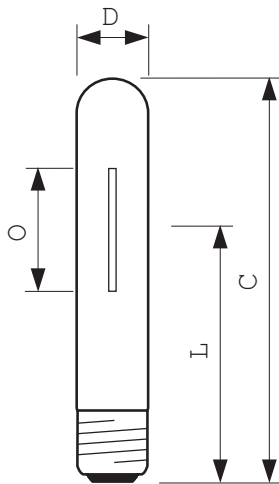

SON-T Comfort

SON-T Comfort 150W/621 E40 1SL

High Pressure Sodium lamp with clear tubular outer bulb and a comfortable color impression

Product data

• General Characteristics

System Description	External Ignitor
Cap-Base	E40
Bulb	T46 [T 46mm]
Bulb Finish	Clear
Operating Position	any [Any or Universal (U)]
Life to 5% failures	9000 hr
Life to 10% failures	12000 hr
Life to 20% failures	16000 hr
Life to 50% failures	24000 hr
LSF EM 2000h Rated, 12h cycle	50 %
LSF EM 4000h Rated, 12h cycle	99 %
LSF EM 6000h Rated, 12h cycle	98 %
LSF EM 8000h Rated, 12h cycle	96 %
LSF EM 12000h Rated, 12h cycle	90 %
LSF EM 16000h Rated, 12h cycle	80 %
LSF EM 20000h Rated, 12h cycle	65 %

• Product Dimensions

Overall Length C	211 (max) mm
Diameter D	47 (max) mm
Light Center Length L	132 mm

Arc Length O 43 mm

• Product Data

Order code	928154609230
Full product code	928154609230
Full product name	SON-T Comfort 150W/621 E40 1SL
Order product name	SON-T Comfort 150W/621 E40 1SL/12
Pieces per pack	1
Packing configuration	12
Packs per outerbox	12
Bar code on pack - EAN1	8711500192288
Bar code on outerbox - EAN3	8711500192707
Logistic code(s) - 12NC	928154609230
ILCOS code	STM-150-H/E-E40
Net weight per piece	0.134 kg

Warnings and Safety

- Control gear must include end-of-life protection (IEC60662, IEC 62035)

Dimensional drawing

E40

SON-T Comfort 150W/621 E40 1SL

Product	C (Max)	D (Max)	L (Norm)	O (Norm)
SON-T Comfort 150W/621 E40	211	47	132	43