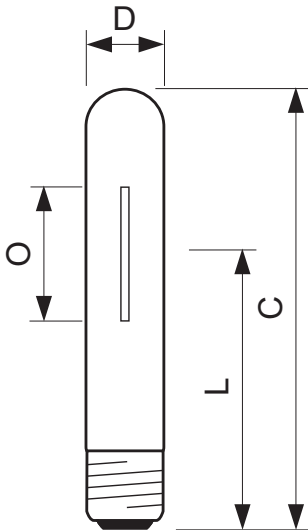

HORTI

MASTER Agro 400W E40 1SL

High Pressure Sodium lamp with clear outer bulb, optimized growthlight output and maintenance

Product data

• General Characteristics

System Description	External Ignitor
Cap-Base	E40
Cap-Base Information	-
Bulb	T46 [T 46mm]
Bulb Finish	Clear
Operating Position	any [Any or Universal (U)]
Life to 5% failures	5000 hr
Life to 20% failures	9500 hr
Life to 50% failures	18000 hr

• Product Dimensions

Reference Length A	205 mm
Overall Length C	278 (max) mm
Diameter D	47 (max) mm
Light Center Length L	175 mm

PHILIPS

Arc Length O 83 mm

Packs per outerbox 12
 Bar code on pack - EAN1 8711500707505
 Bar code on outerbox - EAN3 8711500183019
 Logistic code(s) - 12NC 928144609201
 ILCOS code ST-400-H/E-E40
 Net weight per piece 0.192 kg

Dimensional drawing

MASTER Agro 400W E40 1SL

Product	A (Norm)	C (Max)	D (Max)	L (Norm)	O (Norm)
SON Agro 400W E40	205	278	47	175	83

E40

© 2014 Koninklijke Philips N.V. (Royal Philips)
 All rights reserved.