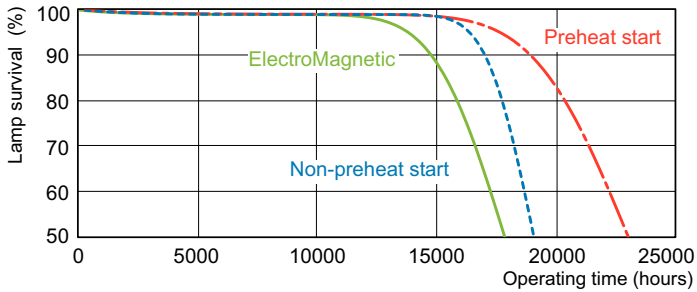

Lifetime

LDLE_TL-DFOOD_0002-Life expectancy diagram

LDLE_TL-DFOOD_0001-Life expectancy diagram