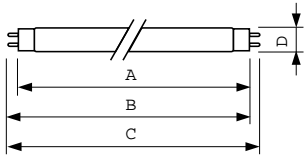

### Product data

General Information		Voltage (Nom)	
Cap-Base	G13 [ Medium Bi-Pin Fluorescent]	103 V	
Life to 50% Failures (Nom)	15000 h	Controls and Dimming	
Life to 50% Failures Preheat (Nom)	20000 h	Dimmable	Yes
Light Technical		Approval and Application	
Color Code	79	Energy Efficiency Label (EEL)	B
Luminous Flux (Nom)	1750 lm	Mercury (Hg) Content (Nom)	5.0 mg
Color Designation	Food	Energy Consumption kWh/1000 h	43 kWh
Lumen Maintenance 2000 h (Nom)	90 %	Product Data	
Lumen Maintenance 5000 h (Nom)	85 %	Full product code	871150070622540
Correlated Color Temperature (Nom)	3800 K	Order product name	MASTER TL-D Food 36W/79 SLV/25
Luminous Efficacy (rated) (Nom)	49 lm/W	EAN/UPC - Product	8711500706225
Color Rendering Index (Nom)	74	Order code	928048502043
Operating and Electrical		Numerator - Quantity Per Pack	1
Power (Nom)	36.0 W	Numerator - Packs per outer box	25
Lamp Current (Nom)	0.440 A	Material Nr. (12NC)	928048502043
		Net Weight (Piece)	135.000 g

## Dimensional drawing

Product	D (max)	A (max)	B (max)	B (min)	C (max)
MASTER TL-D Food 36W/79 SLV/25	28 mm	1199.4 mm	1206.5 mm	1204.1 mm	1213.6 mm