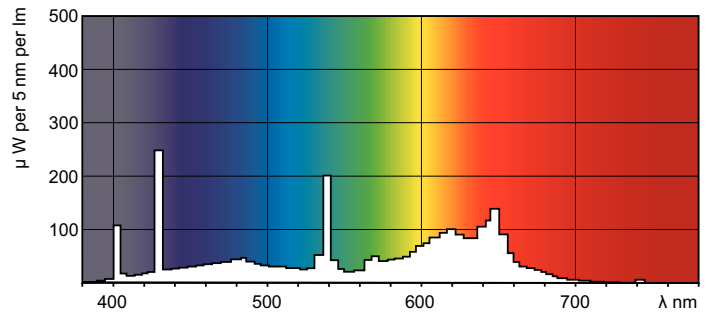

MASTER TL-D Food

ILCOS Code

FD-36/38/2A-E-G13

Dimensional drawing

Product	D (max)	A (max)	B (max)	B (min)	C (max)
MASTER TL-D Food 36W/79 SLV/25	28 mm	1199.4 mm	1206.5 mm	1204.1 mm	1213.6 mm

TL-D Food 36W/79

Photometric data

LDPO_TL-DFOOD_79-Spectral power distribution Colour