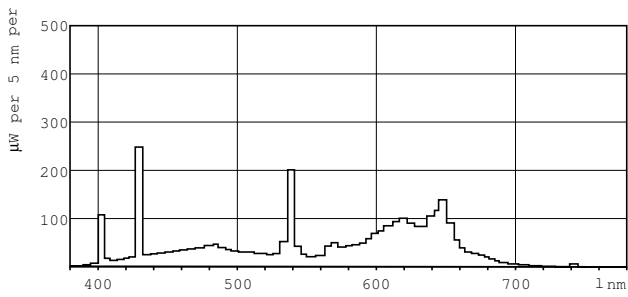

MASTER TL-D Food

ILCOS Code

FD-36/38/2A-E-G13

Dimensional drawing

Product	D (max)	A (max)	B (max)	B (min)	C (max)
MASTER TL-D Food 36W/79 SLV/25	28 mm	1199.4 mm	1206.5 mm	1204.1 mm	1213.6 mm

TL-D Food 36W/79

Photometric data

LDPB_TL-DFOOD_79-Spectral power distribution B/W