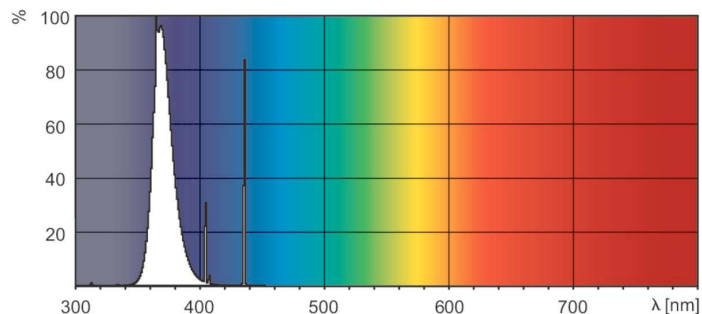

Product data

General Information		UV Depreciation at 5000 h	
Cap-Base	G13 [Medium Bi-Pin Fluorescent]		30 %
Main Application	Insect traps	Operating and Electrical	
Life to 50% Failures (Nom)	13000 h	Power (Nom)	18 W
Useful Life (Nom)	9000 h	Lamp Current (Nom)	0.36 A
Light Technical		Voltage (Nom)	59 V
Color Code	10	Approval and Application	
Color Designation	Actinic	Mercury (Hg) Content (Nom)	5.0 mg
Chromaticity Coordinate X (Nom)	220	UV	
Chromaticity Coordinate Y (Nom)	200	UV-B/UV-A (IEC)	0.2 %
UV Depreciation at 2000 h	20 %		

Numerator - Quantity Per Pack	1
Numerator - Packs per outer box	25
Material Nr. (12NC)	928048201003
Net Weight (Piece)	127.500 g

Dimensional drawing

Product	D (max)	A (max)	B (max)	B (min)	C (max)
Actinic BL TL-D 18W/10	28 mm	589.8 mm	596.9 mm	594.5 mm	604 mm
Secura 1SL/25					

TL-D 18W/10 SECU

Photometric data

XDPB_XUBTLD_10-Spectral power distribution B/W

XDPO_XUBTLD_10-Spectral power distribution Colour