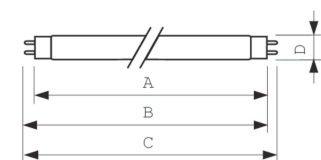

Product data

General Information		UV Depreciation at 5000 h	
Cap-Base	G13 [Medium Bi-Pin Fluorescent]		30 %
Main Application	Insect traps	Operating and Electrical	
Life to 50% Failures (Nom)	13000 h	Power (Nom)	18 W
Useful Life (Nom)	9000 h	Lamp Current (Nom)	0.36 A
Light Technical		Voltage (Nom)	59 V
Color Code	10	Approval and Application	
Color Designation	Actinic	Mercury (Hg) Content (Nom)	5.0 mg
Chromaticity Coordinate X (Nom)	220	UV	
Chromaticity Coordinate Y (Nom)	200	UV-B/UV-A (IEC)	0.2 %
UV Depreciation at 2000 h	20 %		

Numerator - Quantity Per Pack	1
Numerator - Packs per outer box	25
Material Nr. (12NC)	928048201003
Net Weight (Piece)	127.500 g

Dimensional drawing

Product	D (max)	A (max)	B (max)	B (min)	C (max)
Actinic BL TL-D 18W/10	28 mm	589.8 mm	596.9 mm	594.5 mm	604 mm
Secura 1SL/25					