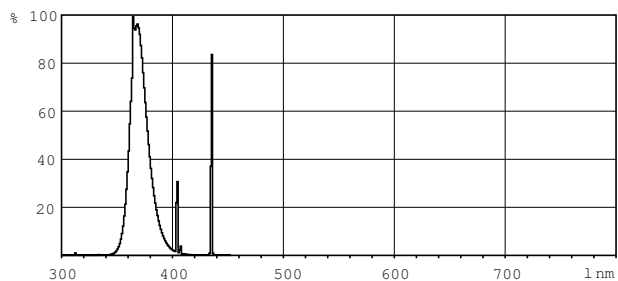

Numerator - Quantity Per Pack	1
Numerator - Packs per outer box	25
Material Nr. (12NC)	928048201003
Net Weight (Piece)	127.500 g

Dimensional drawing

Product	D (max)	A (max)	B (max)	B (min)	C (max)
Actinic BL TL-D 18W/10	28 mm	589.8 mm	596.9 mm	594.5 mm	604 mm
Secura 1SL/25					

TL-D 18W/10 SECU

Photometric data

XDPB_XUBTLD_10-Spectral power distribution B/W

XDPO_XUBTLD_10-Spectral power distribution Colour