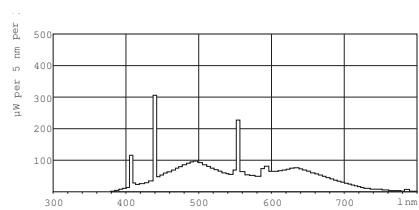

• Environmental Characteristics

Energy Efficiency Label (EEL)	B
Mercury (Hg) Content	3.0 mg
Energy consumption kWh/1000h	69 kWh

• Product Dimensions

Base Face to Base Face A	1500.0 (max) mm
Insertion Length B	1504.7 (min), 1507.1 (max) mm
Overall Length C	1514.2 (max) mm

Diameter D 28 (max) mm

• Product Data

Order code	928045296581
Full product code	928045296581
Full product name	MASTER TL-D 90 Graphica 58W/965 1SL
Order product name	MASTER TL-D 90 Graphica 58W/965 1SL/10
Pieces per pack	1
Packing configuration	10
Packs per outerbox	10
Bar code on pack - EAN1	8711500888778
Bar code on outerbox - EAN3	8711500888785
Logistic code(s) - 12NC	928045296581
ILCOS code	FD-58/65/1A-E-G13
Net weight per piece	172.600 gr

Dimensional drawing

G13

MASTER TL-D 90 Graphica 58W/965 1SL

Product	A (Max)	B (Min)	B (Max)	C (Max)	D (Max)
TL-D Graphica 58W/965	1500.0	1504.7	1507.1	1514.2	28

Photometric data

Lightcolor TL-D Graphica /965