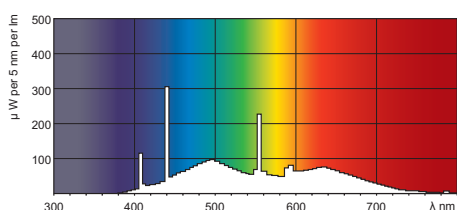

• Light Technical Characteristics

Color Code	965 [CCT of 6500K]
Color Rendering Index	98 Ra8
Color Designation (text)	Cool Daylight

Color Temperature	6500 K
Luminous Flux EM 25°C, Rated	3350 Lm
Luminous Flux EM 25°C, Nominal	3350 Lm
Lum Efficacy Rated EM 25°C	57.3 Lm/W
Luminance Average EM	1.00 cd/cm2
LLMF EM 2000h Rated	93 %
LLMF EM 4000h Rated	90 %
LLMF EM 6000h Rated	88 %
LLMF EM 8000h Rated	85 %
LLMF EM 12000h Rated	82 %
LLMF EM 16000h Rated	80 %
LLMF EM 20000h Rated	78 %
Design Temperature	25 C
Chromaticity Coordinate X	311 -
Chromaticity Coordinate Y	324 -

• Environmental Characteristics

Energy Efficiency Label (EEL)	B
Mercury (Hg) Content	3.0 mg
Energy consumption kWh/1000h	69 kWh

• Product Dimensions

Base Face to Base Face A	1500.0 (max) mm
Insertion Length B	1504.7 (min), 1507.1 (max) mm
Overall Length C	1514.2 (max) mm

Dimensional drawing

G13

MASTER TL-D 90 Graphica 58W/965 1SL

Product	A (Max)	B (Min)	B (Max)	C (Max)	D (Max)
TL-D Graphica 58W/965	1500.0	1504.7	1507.1	1514.2	28

Photometric data

Lightcolor TL-D Graphica /965