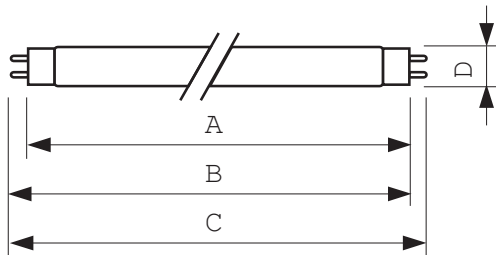

MASTER TL-D 90 Graphica

Lamp Voltage EM 25°C	111 V
Lamp Current EM 25°C	0.670 A
Dimmable	Yes

• Environmental Characteristics

Energy Efficiency Label (EEL)	B
Mercury (Hg) Content	3.0 mg
Energy consumption kWh/1000h	69 kWh

• Product Dimensions

Base Face to Base Face A	1500.0 (max) mm
Insertion Length B	1504.7 (min), 1507.1 (max) mm
Overall Length C	1514.2 (max) mm

Diameter D 28 (max) mm

• Product Data

Order code	928045296581
Full product code	928045296581
Full product name	MASTER TL-D 90 Graphica 58W/965 1SL
Order product name	MASTER TL-D 90 Graphica 58W/965 1SL/10
Pieces per pack	1
Packing configuration	10
Packs per outerbox	10
Bar code on pack - EAN1	8711500888778
Bar code on outerbox - EAN3	8711500888785
Logistic code(s) - 12NC	928045296581
ILCOS code	FD-58/65/1A-E-G13
Net weight per piece	172.600 gr

Dimensional drawing

G13

MASTER TL-D 90 Graphica 58W/965 1SL

Product	A (Max)	B (Min)	B (Max)	C (Max)	D (Max)
TL-D Graphica 58W/965	1500.0	1504.7	1507.1	1514.2	28