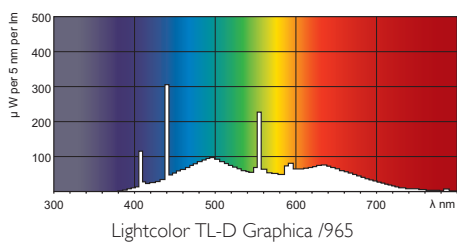

MASTER TL-D 90 Graphica

MASTER TL-D 90 Graphica 36W/965 1SL

This TL-D lamp has excellent color rendering which makes it very suitable for the graphical and printing industry to check the quality of printed material.

• Light Technical Characteristics

Color Code	965 [CCT of 6500K]
Color Rendering Index	98 Ra8
Color Designation (text)	Cool Daylight

Color Temperature	6500 K
Luminous Flux EM 25°C, Rated	2100 Lm
Luminous Flux EM 25°C, Nominal	2100 Lm
Lum Efficacy Rated EM 25°C	58.3 Lm/W
Luminance Average EM	0.80 cd/cm2
LLMF EM 2000h Rated	93 %
LLMF EM 4000h Rated	90 %
LLMF EM 6000h Rated	88 %
LLMF EM 8000h Rated	85 %
LLMF EM 12000h Rated	82 %
LLMF EM 16000h Rated	80 %
LLMF EM 20000h Rated	78 %
Design Temperature	25 C
Chromaticity Coordinate X	310 -
Chromaticity Coordinate Y	323 -

• Environmental Characteristics

Energy Efficiency Label (EEL)	B
Mercury (Hg) Content	3.0 mg
Energy consumption kWh/1000h	43 kWh

• Product Dimensions

Base Face to Base Face A	1199.4 (max) mm
Insertion Length B	1204.1 (min), 1206.5 (max) mm
Overall Length C	1213.6 (max) mm

Dimensional drawing

G13

MASTER TL-D 90 Graphica 36W/965 1SL

Product	A (Max)	B (Min)	B (Max)	C (Max)	D (Max)
TL-D Graphica 36W/965	1199.4	1204.1	1206.5	1213.6	28

Photometric data

© 2014 Koninklijke Philips N.V. (Royal Philips)
All rights reserved.