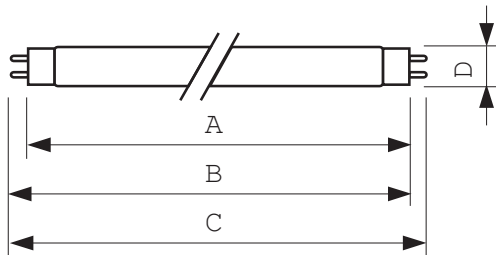

MASTER TL-D 90 Graphica

Lamp Voltage EM 25°C	103 V
Lamp Current EM 25°C	0.440 A
Dimmable	Yes

• Environmental Characteristics

Energy Efficiency Label (EEL)	B
Mercury (Hg) Content	3.0 mg
Energy consumption kWh/1000h	43 kWh

• Product Dimensions

Base Face to Base Face A	1199.4 (max) mm
Insertion Length B	1204.1 (min), 1206.5 (max) mm
Overall Length C	1213.6 (max) mm

Diameter D	28 (max) mm

• Product Data

Order code	928044796581
Full product code	928044796581
Full product name	MASTER TL-D 90 Graphica 36W/965 1SL
Order product name	MASTER TL-D 90 Graphica 36W/965 1SL/10
Pieces per pack	1
Packing configuration	10
Packs per outerbox	10
Bar code on pack - EAN1	8711500888365
Bar code on outerbox - EAN3	8711500888662
Logistic code(s) - 12NC	928044796581
ILCOS code	FD-36/65/1A-E-G13
Net weight per piece	138.400 gr

Dimensional drawing

MASTER TL-D 90 Graphica 36W/965 1SL

Product	A (Max)	B (Min)	B (Max)	C (Max)	D (Max)
TL-D Graphica 36W/965	1199.4	1204.1	1206.5	1213.6	28