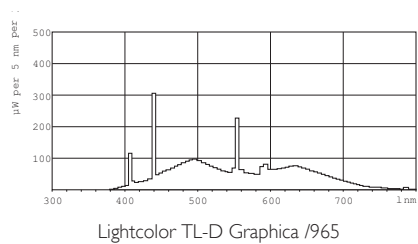

• Light Technical Characteristics

Color Code	965 [CCT of 6500K]
Color Rendering Index	98 Ra8
Color Designation (text)	Cool Daylight

Color Temperature	6500 K
Luminous Flux EM 25°C, Rated	2100 Lm
Luminous Flux EM 25°C, Nominal	2100 Lm
Lum Efficacy Rated EM 25°C	58.3 Lm/W
Luminance Average EM	0.80 cd/cm2
LLMF EM 2000h Rated	93 %
LLMF EM 4000h Rated	90 %
LLMF EM 6000h Rated	88 %
LLMF EM 8000h Rated	85 %
LLMF EM 12000h Rated	82 %
LLMF EM 16000h Rated	80 %
LLMF EM 20000h Rated	78 %
Design Temperature	25 C
Chromaticity Coordinate X	310 -
Chromaticity Coordinate Y	323 -

• Environmental Characteristics

Energy Efficiency Label (EEL)	B
Mercury (Hg) Content	3.0 mg
Energy consumption kWh/1000h	43 kWh

• Product Dimensions

Base Face to Base Face A	1199.4 (max) mm
Insertion Length B	1204.1 (min), 1206.5 (max) mm
Overall Length C	1213.6 (max) mm

Diameter D	28 (max) mm
------------	-------------

• Product Data

Order code	928044796581
Full product code	928044796581
Full product name	MASTER TL-D 90 Graphica 36W/965 1SL
Order product name	MASTER TL-D 90 Graphica 36W/965 1SL/10
Pieces per pack	1
Packing configuration	10
Packs per outerbox	10
Bar code on pack - EAN1	8711500888365
Bar code on outerbox - EAN3	8711500888662
Logistic code(s) - 12NC	928044796581
ILCOS code	FD-36/65/1A-E-G13
Net weight per piece	138.400 gr

Dimensional drawing

G13

MASTER TL-D 90 Graphica 36W/965 1SL

Product	A (Max)	B (Min)	B (Max)	C (Max)	D (Max)
TL-D Graphica 36W/965	1199.4	1204.1	1206.5	1213.6	28

Photometric data

© 2014 Koninklijke Philips N.V. (Royal Philips)
All rights reserved.