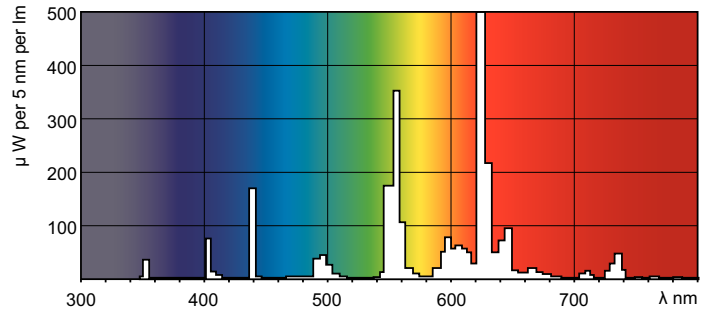

Dimensional drawing

Product	D (max)	A (max)	B (max)	B (min)	C (max)
MASTER TL Mini Super 80 8W/827 FAM/ 10X25BOX	16 mm	288.3 mm	295.4 mm	293.0 mm	302.5 mm

TL 8W/827

Photometric data

LDPB_TL8MINI_827-Spectral power distribution B/W