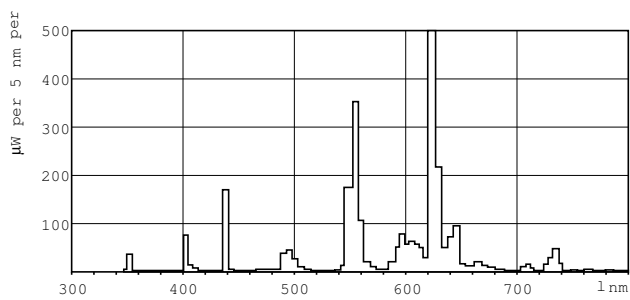

Full product code	871150070474027
Order product name	MASTER TL Mini Super 80 8W/827 FAM/ 10X25BOX

EAN/UPC - Product	8711500704740
Order code	928001008250
Numerator - Quantity Per Pack	1
Numerator - Packs per outer box	250
Material Nr. (12NC)	928001008250
Net Weight (Piece)	27.000 g
ILCOS Code	FD-8/27/1B-E-G5

Dimensional drawing

Product	D (max)	A (max)	B (max)	B (min)	C (max)
MASTER TL Mini Super 80 8W/827 FAM/ 10X25BOX	16 mm	288.3 mm	295.4 mm	293.0 mm	302.5 mm

TL 8W/827

Photometric data

LDPB_TL8MINI_827-Spectral power distribution B/W