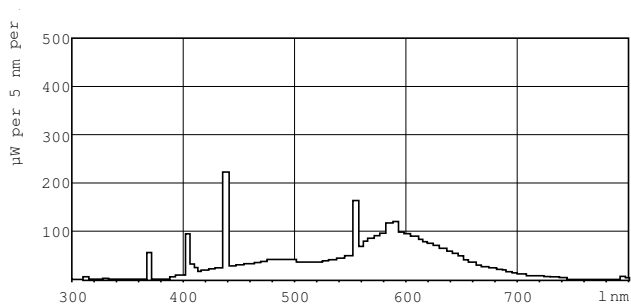

TL Mini Standard Colours

Energy Consumption kWh/1000 h	7 kWh
Product Data	
Full product code	871150071583827
Order product name	TL Mini 6W/33-640 FAM/10X25BOX
EAN/UPC - Product	8711500715838
Order code	928000503340

Numerator - Quantity Per Pack	1
Numerator - Packs per outer box	250
Material Nr. (12NC)	928000503340
Net Weight (Piece)	21.000 g
ILCOS Code	FD-6/41/2B-E-G5

Dimensional drawing

Product	D (max)	A (max)	B (max)	B (min)	C (max)
TL Mini 6W/33-640 FAM/10X25BOX	16 mm	212.1 mm	219.2 mm	216.8 mm	226.3 mm

TL Mini 6W/33-640

Photometric data

LDPB_TL-MINI_33-640-Spectral power distribution B/W