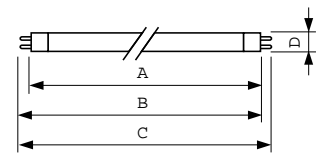

Product data

General Information		Luminous Efficacy (rated) (Nom)		43 lm/W
Cap-Base	G5 [G5]	Color Rendering Index (Nom)		60
Life To 10% Failures (Nom)	5000 h	Operating and Electrical		
Life to 50% Failures (Nom)	10000 h	Power (Nom)	6.0 W	
Life to 50% Failures Preheat (Nom)	10000 h	Lamp Current (Nom)	0.160 A	
System Description	-	Voltage (Nom)	42 V	
Light Technical		Controls and Dimming		
Color Code	33-640	Dimmable	Yes	
Luminous Flux (Nom)	260 lm	Approval and Application		
Color Designation	Cool White (CW)	Energy Efficiency Label (EEL)	B	
Lumen Maintenance 10000 h (Nom)	58 %	Mercury (Hg) Content (Nom)	4.4 mg	
Lumen Maintenance 2000 h (Nom)	75 %			
Lumen Maintenance 5000 h (Nom)	70 %			
Correlated Color Temperature (Nom)	4100 K			

TL Mini Standard Colours

Energy Consumption kWh/1000 h	7 kWh
Product Data	
Full product code	871150071583827
Order product name	TL Mini 6W/33-640 FAM/10X25BOX
EAN/UPC - Product	8711500715838
Order code	928000503340

Numerator - Quantity Per Pack	1
Numerator - Packs per outer box	250
Material Nr. (12NC)	928000503340
Net Weight (Piece)	21.000 g
ILCOS Code	FD-6/41/2B-E-G5

Dimensional drawing

Product	D (max)	A (max)	B (max)	B (min)	C (max)
TL Mini 6W/33-640 FAM/10X25BOX	16 mm	212.1 mm	219.2 mm	216.8 mm	226.3 mm