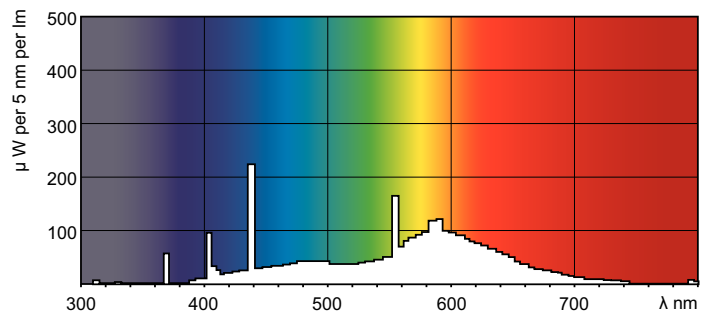

Product data

General Information		Luminous Efficacy (rated) (Nom)		43 lm/W
Cap-Base	G5 [G5]	Color Rendering Index (Nom)		60
Life To 10% Failures (Nom)	5000 h	Operating and Electrical		
Life to 50% Failures (Nom)	10000 h	Power (Nom)	6.0 W	
Life to 50% Failures Preheat (Nom)	10000 h	Lamp Current (Nom)	0.160 A	
System Description	-	Voltage (Nom)	42 V	
Light Technical		Controls and Dimming		
Color Code	33-640	Dimmable	Yes	
Luminous Flux (Nom)	260 lm	Approval and Application		
Color Designation	Cool White (CW)	Energy Efficiency Label (EEL)	B	
Lumen Maintenance 10000 h (Nom)	58 %	Mercury (Hg) Content (Nom)	4.4 mg	
Lumen Maintenance 2000 h (Nom)	75 %			
Lumen Maintenance 5000 h (Nom)	70 %			
Correlated Color Temperature (Nom)	4100 K			

TL Mini 6W/33-640

Photometric data

LDPB_TL-MINI_33-640-Spectral power distribution B/W

LDPO_TL-MINI_33-640-Spectral power distribution Colour