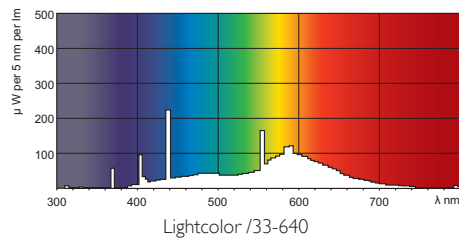

• Light Technical Characteristics

Color Code	33-640
Color Rendering Index	60 Ra8
Color Designation (text)	Cool White
Color Temperature	4100 K
Luminous Flux Lamp EM	410 Lm
Luminous Efficacy Lamp EM	48 Lm/W
Lumen Maintenance 2000h	80 %
Lumen Maintenance 5000h	70 %
Lumen Maintenance 10000h	58 %
Luminance Average EM	0.90 cd/cm ²

Energy Efficiency Label (EEL)	A
Mercury (Hg) Content	5.0 mg
Energy consumption kWh/1000h	8 kWh

• Product Dimensions

Base Face to Base Face A	288.3 (max) mm
Insertion Length B	293.0 (min), 295.4 (max) mm
Overall Length C	302.5 (max) mm
Diameter D	16 (max) mm

Dimensional drawing

TL Mini 8W/33-640 1FM

Product	A (Max)	B (Min)	B (Max)	C (Max)	D (Max)
TL Mini 8W/33-640 PRC	288.3	293.0	295.4	302.5	16

G5

Photometric data

© 2014 Koninklijke Philips N.V. (Royal Philips)
 All rights reserved.