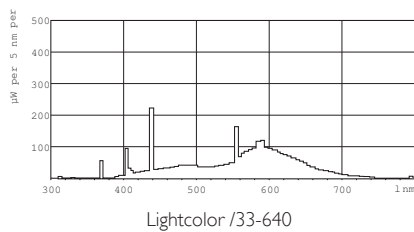

Energy Efficiency Label (EEL)	A
Mercury (Hg) Content	5.0 mg
Energy consumption kWh/1000h	8 kWh

• Product Dimensions

Base Face to Base Face A	288.3 (max) mm
Insertion Length B	293.0 (min), 295.4 (max) mm
Overall Length C	302.5 (max) mm
Diameter D	16 (max) mm

Dimensional drawing

TL Mini 8W/33-640 1FM

Product	A (Max)	B (Min)	B (Max)	C (Max)	D (Max)
TL Mini 8W/33-640 PRC	288.3	293.0	295.4	302.5	16

G5

Photometric data

© 2014 Koninklijke Philips N.V. (Royal Philips)
 All rights reserved.