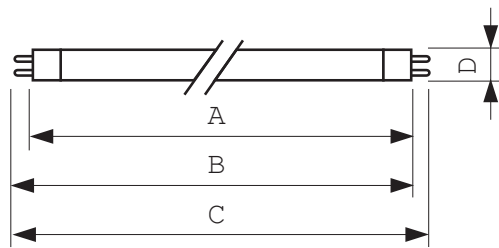

TL Mini Standard Colours

Packing configuration 10X25CC
Packs per outerbox 250
Bar code on pack - EAN1 8711500641069
Bar code on intermediate packing - EAN2 8711500641076

Bar code on outerbox - EAN3 8711500641083
Logistic code(s) - 12NC 927974003317
ILCOS code FD-8/41/2B-E-G5
Net weight per piece 28.000 gr

Dimensional drawing

TL Mini 8W/33-640 1FM

Product	A (Max)	B (Min)	B (Max)	C (Max)	D (Max)
TL Mini 8W/33-640 PRC	288.3	293.0	295.4	302.5	16