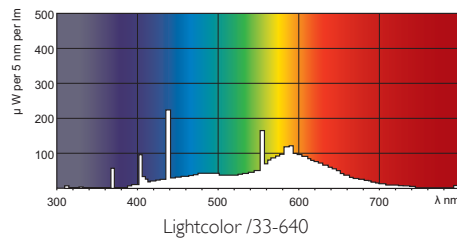

• Light Technical Characteristics

Color Code	33-640
Color Rendering Index	60 Ra8
Color Designation (text)	Cool White
Color Temperature	4100 K
Luminous Flux Lamp EM	260 Lm
Luminous Efficacy Lamp EM	43 Lm/W
Lumen Maintenance 2000h	75 %
Lumen Maintenance 5000h	70 %
Lumen Maintenance 10000h	58 %
Luminance Average EM	0.85 cd/cm ²

Chromaticity Coordinate X	377 -
Chromaticity Coordinate Y	381 -

• Electrical Characteristics

Lamp Wattage	6 W
Lamp Wattage EM	6.0 W
Lamp Voltage	42 V
Lamp Current EM	0.160 A
Dimmable	Yes

• Environmental Characteristics

Energy Efficiency Label (EEL)	B
Mercury (Hg) Content	5.0 mg
Energy consumption kWh/1000h	7 kWh

• Product Dimensions

Base Face to Base Face A	212.1 (max) mm
Insertion Length B	216.8 (min), 219.2 (max) mm
Overall Length C	226.3 (max) mm
Diameter D	16 (max) mm

Dimensional drawing

TL Mini 6W/33-640 1FM

Product	A (Max)	B (Min)	B (Max)	C (Max)	D (Max)
TL Mini 6W/33-640 PRC	212.1	216.8	219.2	226.3	16

G5

Photometric data

© 2014 Koninklijke Philips N.V. (Royal Philips)
 All rights reserved.