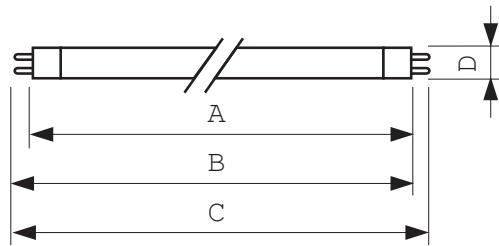

TL Mini Standard Colours

Packing configuration 10X25CC
Packs per outerbox 250
Bar code on pack - EAN1 8711500866745
Bar code on intermediate packing - EAN2 8711500866769

Bar code on outerbox - EAN3 8711500866752
Logistic code(s) - 12NC 927973503317
ILCOS code FD-6/41/2B-E-G5
Net weight per piece 22.000 gr

Dimensional drawing

TL Mini 6W/33-640 1FM

Product	A (Max)	B (Min)	B (Max)	C (Max)	D (Max)
TL Mini 6W/33-640 PRC	212.1	216.8	219.2	226.3	16