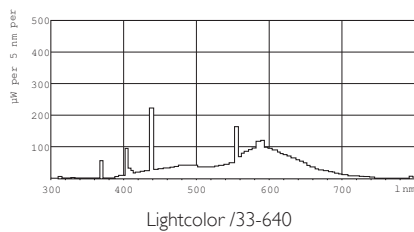

Energy Efficiency Label (EEL)	B
Mercury (Hg) Content	5.0 mg
Energy consumption kWh/1000h	7 kWh

• Product Dimensions

Base Face to Base Face A	212.1 (max) mm
Insertion Length B	216.8 (min), 219.2 (max) mm
Overall Length C	226.3 (max) mm
Diameter D	16 (max) mm

Dimensional drawing

TL Mini 6W/33-640 1FM

Product	A (Max)	B (Min)	B (Max)	C (Max)	D (Max)
TL Mini 6W/33-640 PRC	212.1	216.8	219.2	226.3	16

G5

Photometric data

© 2014 Koninklijke Philips N.V. (Royal Philips)
 All rights reserved.