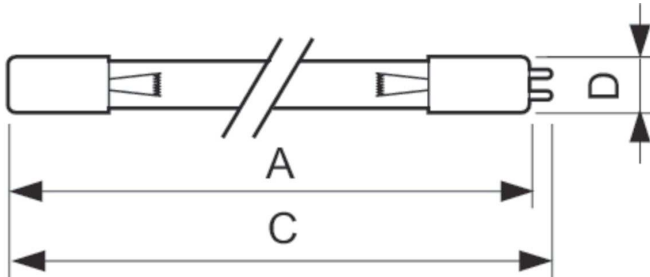

### Product data

General Information		Voltage (Nom)	
Cap-Base	4PINSSINGLEENDED [ 4 Pins Single Ended]		43 V
Main Application	Disinfection	Mechanical and Housing	
Useful Life (Nom)	9000 h	Cap-Base Information	4 Pins Single Ended
System Description	-	Approval and Application	
Light Technical		Mercury (Hg) Content (Nom)	4.4 mg
Color Code	TUV	UV	
Color Designation	- [ Not Specified]	UV-C Radiation at 100 hr	4.0 W
Depreciation at Useful Lifetime	15 %	Product Data	
Operating and Electrical		Full product code	871150064385899
Power (Nom)	15 W	Order product name	TUV 16W 4P SE UNP/32
Lamp Current (Nom)	0.4 A		

### Dimensional drawing

Product	D (max)	C (max)	A (max)
TUV 16W 4P SE UNP/32	19 mm	328 mm	320.3 mm

TUV 16W 4P SE