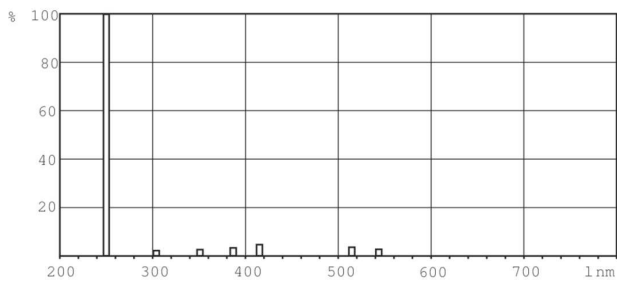

Photometric data

XDPB_XUTUV-Spectral power distribution B/W