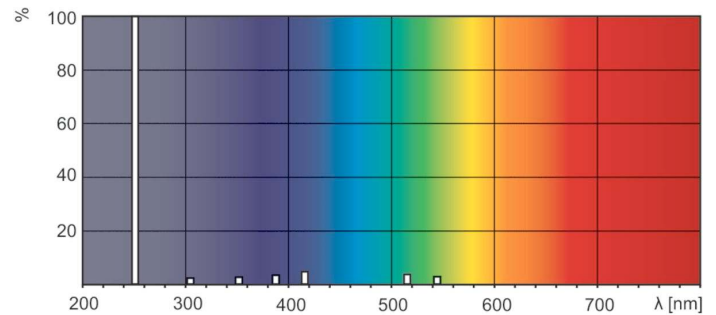

### Dimensional drawing

Product	D (max)	C (max)	A (max)
TUV 16W 4P SE UNP/32	19 mm	328 mm	320.3 mm

TUV 16W 4P SE

### Photometric data

XDPB\_XUTUV-Spectral power distribution B/W

XDPO\_XUTUV-Spectral power distribution Colour