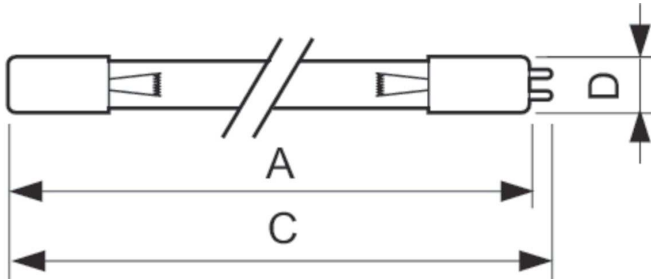

### Product data

General Information		Voltage (Nom)		Mechanical and Housing	
Cap-Base	4PINSSINGLEENDED [ 4 Pins Single Ended]		34 V	Cap-Base Information	4 Pins Single Ended
Main Application	Disinfection	<b>Approval and Application</b>			
Useful Life (Nom)	9000 h	Mercury (Hg) Content (Nom)	4.4 mg	<b>UV</b>	
System Description	-	UV-C Radiation at 100 hr	2.6 W	<b>Product Data</b>	
<b>Light Technical</b>		Full product code	871150064382799	Order product name	
Color Code	TUV	Order product name	TUV 11W 4P SE UNP/32		
Color Designation	- [ Not Specified]				
Depreciation at Useful Lifetime	15 %				
<b>Operating and Electrical</b>					
Power (Nom)	11 W				
Lamp Current (Nom)	0.330 A				

## Dimensional drawing

Product	D (max)	C (max)	A (max)
TUV 11W 4P SE UNP/32	19 mm	251.8 mm	244.1 mm

TUV 11W 4P SE