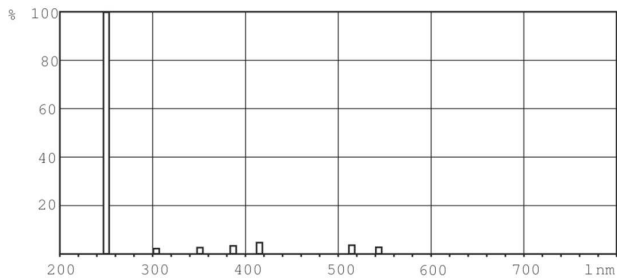

Photometric data

XDPB_XUTUV-Spectral power distribution B/W

XDPO_XUTUV-Spectral power distribution Colour