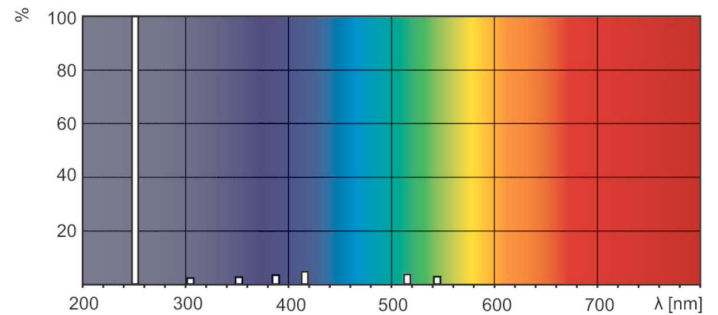

Photometric data

XDPB_XUTUV-Spectral power distribution B/W

XDPO_XUTUV-Spectral power distribution Colour