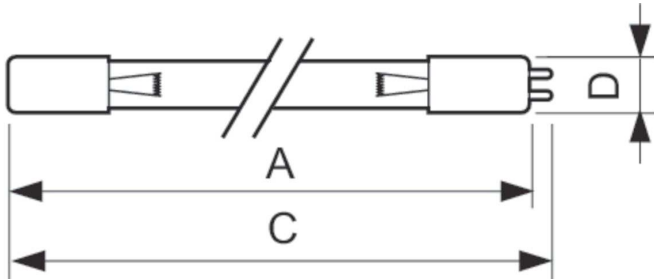

TUV T5

TUV 64T5 HO 4P SE UNP/32

TUV T5 lamps are single- or double-ended UVC (germicidal) lamps used in professional water and air disinfection units. The small 16 mm diameter of the lamp allows for a small system design and design flexibility. TUV T5 lamps offer constant UV output over their complete lifetime, for maximum security of disinfection and high system efficacy.

Product data

General Information	
Cap-Base	4PINSSINGLEENDED [4 Pins Single Ended]
Main Application	Disinfection
Useful Life (Nom)	9000 h
System Description	High Output
Light Technical	
Color Code	TUV
Color Designation	- [Not Specified]
Depreciation at Useful Lifetime	15 %
Operating and Electrical	
Power (Nom)	145 W
Lamp Current (Nom)	0.8 A

Voltage (Nom)	175 V
Mechanical and Housing	
Cap-Base Information	4 Pins Single Ended
Approval and Application	
Mercury (Hg) Content (Nom)	5.5 mg
UV	
UV-C Radiation at 100 hr	48 W
Product Data	
Full product code	871150026131199
Order product name	TUV 64T5 HO 4P SE UNP/32

Product	D (max)	C (max)	A (max)
TUV 64T5 HO 4P SE UNP/32	19.3 mm	1564.5 mm	1555.2 mm

TUV 64T5 HO 4P SE

Photometric data

XDPB_XUTUV-Spectral power distribution B/W

XDPO_XUTUV-Spectral power distribution Colour