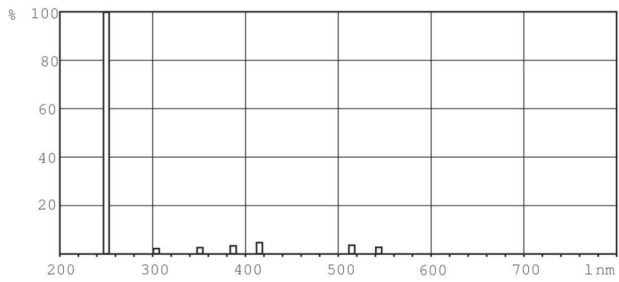

TUV T5

EAN/UPC - Product	8711500261311
Order code	927971104099
Numerator - Quantity Per Pack	1
Numerator - Packs per outer box	32

Material Nr. (12NC)	927971104099
Net Weight (Piece)	156.000 g

Dimensional drawing

Product	D (max)	C (max)	A (max)
TUV 64T5 HO 4P SE UNP/32	19.3 mm	1564.5 mm	1555.2 mm

TUV 64T5 HO 4P SE

Photometric data

XDPB_XUTUV-Spectral power distribution B/W

XDPO_XUTUV-Spectral power distribution Colour