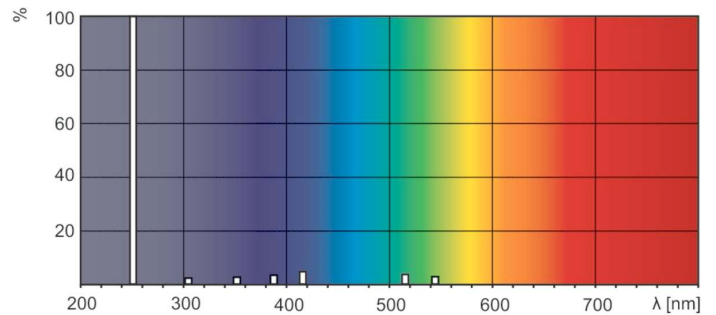

Product	D (max)	C (max)	A (max)
TUV 64T5 HO 4P SE UNP/32	19.3 mm	1564.5 mm	1555.2 mm

TUV 64T5 HO 4P SE

Photometric data

XDPB_XUTUV-Spectral power distribution B/W

XDPO_XUTUV-Spectral power distribution Colour