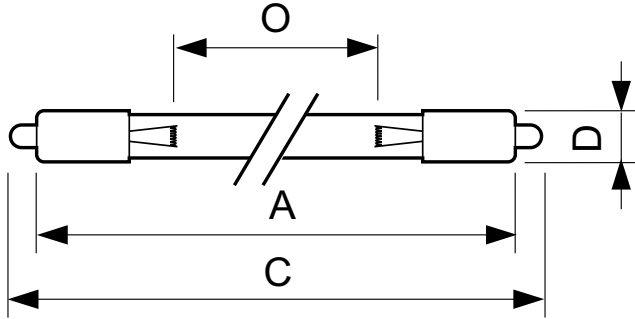

## TUV 36T5 SP NO/32

TUV T5 lamps are single- or double-ended UVC (germicidal) lamps used in professional water and air disinfection units. The small 16 mm diameter of the lamp allows for a small system design and design flexibility. TUV T5 lamps offer constant UV output over their complete lifetime, for maximum security of disinfection and high system efficacy.

### Product data

General Information		Voltage (Nom)	
Cap-Base	SINGLEPIN [ Single Pin]	94 V	
Main Application	Disinfection	Mechanical and Housing	
Useful Life (Nom)	9000 h	Cap-Base Information	Single Pin
System Description	High Efficiency	Approval and Application	
Light Technical		Mercury (Hg) Content (Nom)	3.0 mg
Color Code	TUV	UV	
Color Designation	- [ Not Specified]	UV-C Radiation at 100 hr	15 W
Depreciation at Useful Lifetime	15 %	Product Data	
Operating and Electrical		Full product code	871150064036999
Power (Nom)	40 W	Order product name	TUV 36T5 SP NO/32
Lamp Current (Nom)	0.425 A		

# TUV T5

EAN/UPC - Product	8711500640369
Order code	927970004099
Numerator - Quantity Per Pack	1
Numerator - Packs per outer box	32

Material Nr. (12NC)	927970004099
Net Weight (Piece)	87.000 g

## Dimensional drawing

TUV 36T5/SP HE

Product	D (max)	O	C (max)	A (max)
TUV 36T5 SP NO/32	18.6 mm	762 mm	863.9 mm	845.4 mm