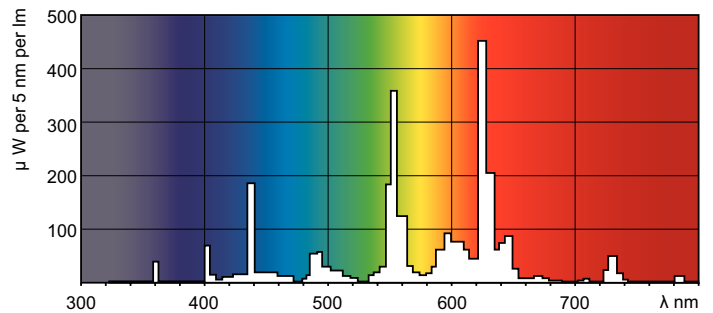

MASTER TL-D Super 80

MASTER TL-D Super 80 58W/830 1SL/25

The MASTER TL-D Super 80 lamp offers more lumens per watt and better color rendering than TL-D standard colors. Furthermore, it has a lower mercury content. The lamp can be operated in existing TL-D luminaires.

Product data

General Information		Color Designation	
Cap-Base	G13 [Medium Bi-Pin Fluorescent]	Color Designation	Warm White (WW)
Life To 10% Failures (Nom)	12000 h	Correlated Color Temperature (Nom)	3000 K
Life to 50% Failures (Nom)	15000 h	Luminous Efficacy (rated) (Nom)	90 lm/W
Life to 50% Failures Preheat (Nom)	20000 h	Color Rendering Index (Nom)	>80
LSF 2000 h Rated	99 %	LLMF 2000 h Rated	96 %
LSF 4000 h Rated	99 %	LLMF 4000 h Rated	95 %
LSF 6000 h Rated	99 %	LLMF 6000 h Rated	94 %
LSF 8000 h Rated	99 %	LLMF 8000 h Rated	93 %
LSF 12000 h Rated	89 %	LLMF 12000 h Rated	92 %
LSF 16000 h Rated	33 %	LLMF 16000 h Rated	91 %
LSF 20000 h Rated	2 %	LLMF 20000 h Rated	90 %
Light Technical		Operating and Electrical	
Color Code	830 [CCT of 3000K]	Power (Nom)	58.5 W
Luminous Flux (Nom)	5240 lm	Lamp Current (Nom)	0.670 A
Luminous Flux (Rated) (Nom)	5240 lm		

Dimensional drawing

Product	D (max)	A (max)	B (max)	B (min)	C (max)
MASTER TL-D Super 80 58W/830 1SL/25	28 mm	1500.0 mm	1507.1 mm	1504.7 mm	1514.2 mm

TL-D 58W/830

Photometric data

LDPB_TL-D8_830_0001-Spectral power distribution B/W

LDPO_TL-D8_830_0001-Spectral power distribution Colour

MASTER TL-D Super 80

Lifetime

LDLE_TL-D8_0001-Life expectancy diagram

LDLE_TL-D8_0002-Life expectancy diagram

LDLM_TL-D8_0001-Lumen maintenance diagram