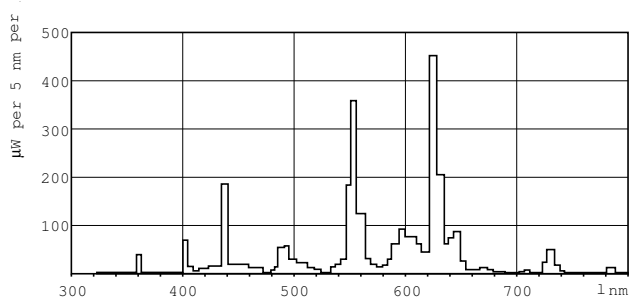

MASTER TL-D Super 80

MASTER TL-D Super 80 58W/830 1SL/25

The MASTER TL-D Super 80 lamp offers more lumens per watt and better color rendering than TL-D standard colors. Furthermore, it has a lower mercury content. The lamp can be operated in existing TL-D luminaires.

Product data

General Information		Color Designation	
Cap-Base	G13 [Medium Bi-Pin Fluorescent]	Color Designation	Warm White (WW)
Life To 10% Failures (Nom)	12000 h	Correlated Color Temperature (Nom)	3000 K
Life to 50% Failures (Nom)	15000 h	Luminous Efficacy (rated) (Nom)	90 lm/W
Life to 50% Failures Preheat (Nom)	20000 h	Color Rendering Index (Nom)	>80
LSF 2000 h Rated	99 %	LLMF 2000 h Rated	96 %
LSF 4000 h Rated	99 %	LLMF 4000 h Rated	95 %
LSF 6000 h Rated	99 %	LLMF 6000 h Rated	94 %
LSF 8000 h Rated	99 %	LLMF 8000 h Rated	93 %
LSF 12000 h Rated	89 %	LLMF 12000 h Rated	92 %
LSF 16000 h Rated	33 %	LLMF 16000 h Rated	91 %
LSF 20000 h Rated	2 %	LLMF 20000 h Rated	90 %
Light Technical		Operating and Electrical	
Color Code	830 [CCT of 3000K]	Power (Nom)	58.5 W
Luminous Flux (Nom)	5240 lm	Lamp Current (Nom)	0.670 A
Luminous Flux (Rated) (Nom)	5240 lm		

Order product name	MASTER TL-D Super 80 58W/830 1SL/25
EAN/UPC - Product	8711500632135
Order code	927922083023
Numerator - Quantity Per Pack	1
Numerator - Packs per outer box	25
Material Nr. (12NC)	927922083023
Net Weight (Piece)	167.000 g
ILCOS Code	FD-58/30/1B-E-G13

Dimensional drawing

Product	D (max)	A (max)	B (max)	B (min)	C (max)
MASTER TL-D Super 80 58W/830 1SL/25	28 mm	1500.0 mm	1507.1 mm	1504.7 mm	1514.2 mm

TL-D 58W/830

Photometric data

LDPB_TL-D8_830_0001-Spectral power distribution B/W