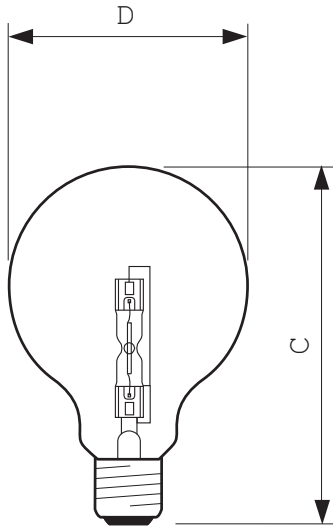

• Measuring Conditions

Switching cycle	8000X
-----------------	-------

• Luminaire Design Requirements

Cap-Base Temperature	130 (max) C
----------------------	-------------

• Product Dimensions

Overall Length C	147 (max) mm
Diameter D	96 (max) mm

• Product Data

Order code	925711044201
Full product code	925711044201
Full product name	EcoClassic 70W E27 230V G95 CL 1CT
Order product name	EcoClassic 70W E27 230V G95 CL 1CT/10
Pieces per pack	1
Packing configuration	10
Packs per outerbox	10
Bar code on pack - EAN1	8718291224624

PHILIPS

Bar code on
outerbox - EAN3 8718291224631
Logistic code(s) -
12NC 925711044201

Net weight per piece 54.000 gr

Dimensional drawing

EcoClassic 70W E27 230V G95 CL 1CT

Product	C (Max)	D (Max)
EcoCl30 70W E27 230V G95 CL	147	96