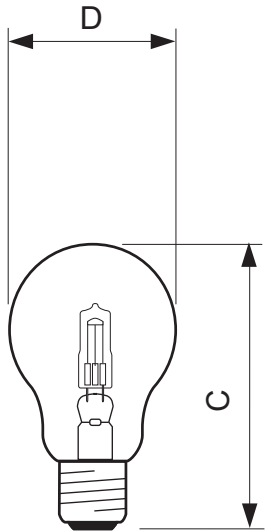

Product data

• General Characteristics

Cap-Base	E27
Bulb	A55 [A 55mm]
Bulb Finish	Clear
Operating Position	any [Any or Universal (U)]
Nominal Lifetime	2000 hr
Rated Lifetime (hours)	2000 hr
Rated Lifetime (years)	2 an

• Measuring Conditions

Switching cycle	8000X
-----------------	-------

• Luminaire Design Requirements

Cap-Base Temperature	130 (max) C
----------------------	-------------

• Product Dimensions

Overall Length C	97 (max) mm
Diameter D	56 (max) mm

• Product Data

Order code	925693044201
Full product code	925693044201
Full product name	EcoClassic 42W E27 230V A55 CL 1CT
Order product name	EcoClassic 42W E27 230V A55 CL 1CT/10
Pieces per pack	1
Packing configuration	10
Packs per outerbox	10
Bar code on pack - EAN1	8727900251715

PHILIPS

EcoClassic A-shape

Bar code on
outerbox - EAN3 8727900660531
Logistic code(s) -
12NC 925693044201

Net weight per piece 26.100 gr

Dimensional drawing

EcoClassic 42W E27 230V A55 CL 1CT

Product	C (Max)	D (Max)
EcoCl30 42W E27 230V A55 CL	97	56