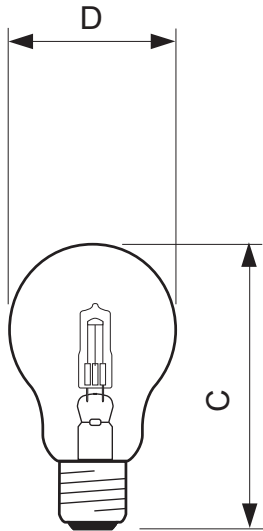

Product data

• General Characteristics

Cap-Base	E27
Bulb	A55 [A 55mm]
Bulb Finish	Clear
Operating Position	any [Any or Universal (U)]
Nominal Lifetime	2000 hr
Rated Lifetime (hours)	2000 hr
Rated Lifetime (years)	2 an

• Measuring Conditions

Switching cycle	8000X
-----------------	-------

• Luminaire Design Requirements

Cap-Base Temperature	130 (max) C
----------------------	-------------

• Product Dimensions

Overall Length C	97 (max) mm
Diameter D	56 (max) mm

• Product Data

Order code	925692944201
Full product code	925692944201
Full product name	EcoClassic 28W E27 230V A55 CL 1CT
Order product name	EcoClassic 28W E27 230V A55 CL 1CT/10
Pieces per pack	1
Packing configuration	10
Packs per outerbox	10
Bar code on pack - EAN1	8727900252774

PHILIPS

EcoClassic A-shape

Bar code on
outerbox - EAN3 8727900661965
Logistic code(s) -
12NC 925692944201

Net weight per piece 26.100 gr

Dimensional drawing

EcoClassic 28W E27 230V A55 CL 1CT

Product	C (Max)	D (Max)
EcoCl30 28W E27 230V A55 CL	97	56