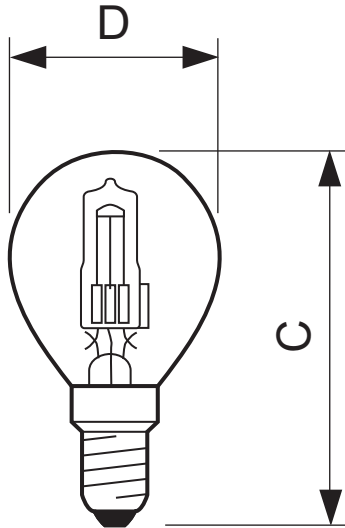

### • Product Dimensions

Overall Length C	80 (max) mm
Diameter D	46 (max) mm

### • Product Data

Order code	925648044201
Full product code	925648044201
Full product name	EcoClassic 28W E14 230V P45 CL 1CT
Order product name	EcoClassic 28W E14 230V P45 CL 1CT/20
Pieces per pack	1
Packing configuration	20
Packs per outerbox	20
Bar code on pack - EAN1	8727900831467

## Dimensional drawing