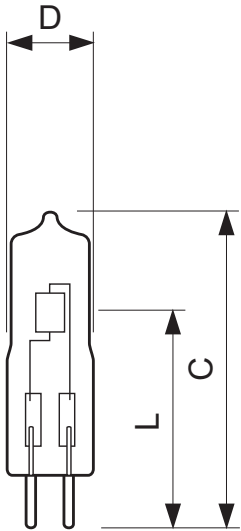

Product data

• General Characteristics

Philips Code	18048
Cap-Base	G4
Cap-Base Information	15
Bulb	T3 [T3: .354 inch / 9 mm]
Bulb Finish	Clear
Operating Position	any [Any or Universal (U)]
Nominal Lifetime	2000 hr
Rated Lifetime (hours)	2000 hr
Rated Lifetime (years)	2 an

• Product Dimensions

Overall Length C	33 (max) mm
Diameter D	10 (max) mm
Light Center Length L	22 mm

• Product Data

Order code	924889217114
Full product code	924889217114
Full product name	Capsuleline 5W G4 12V CL 2000h 1CT
Order product name	Caps 5W G4 12V CL 2000h 1CT/10X10F
Pieces per pack	1
Packing configuration	10X10F
Packs per outerbox	100
Bar code on pack - EAN1	8711500654106

Dimensional drawing

G4

Capsuline 5W G4 12V CL 2000h 1CT

Product	C (Max)	D (Max)	L (Norm)
CAP 18048 5W G4 12V CL	33	10	22

Capsuline 5W G4 12V CL 2000h 1CT

Product	C (Max)	D (Max)	L (Norm)
CAP 18048 5W G4 12V CL	33	10	22

Dimensional drawing

G4

Capsuleline 5W G4 12V CL 2000h 1CT

Product	C (Max)	D (Max)	L (Norm)
CAP 18048 5W G4 12V CL	33	10	22

G4

Dimensional drawing

Capsuleline 5W G4 12V CL 2000h 1CT

Product	C (Max)	D (Max)	L (Norm)
CAP 18048 5W G4 12V CL	33	10	22