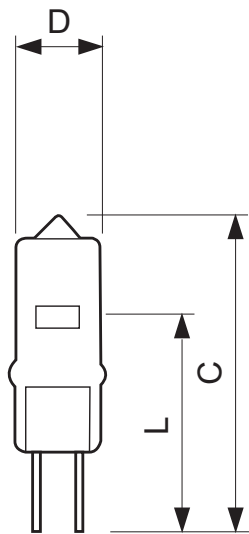

Product data

• General Characteristics

Philips Code	18048
Cap-Base	G4
Cap-Base Information	15
Bulb	T3 [T3: .354 inch / 9 mm]
Bulb Finish	Clear
Operating Position	any [Any or Universal (U)]
Nominal Lifetime	2000 hr
Rated Lifetime (hours)	2000 hr
Rated Lifetime (years)	2 an

• Product Dimensions

Overall Length C	33 (max) mm
Diameter D	10 (max) mm
Light Center Length L	22 mm

• Product Data

Order code	924889217114
Full product code	924889217114
Full product name	Capsuleline 5W G4 12V CL 2000h 1CT
Order product name	Caps 5W G4 12V CL 2000h 1CT/10X10F
Pieces per pack	1
Packing configuration	10X10F
Packs per outerbox	100
Bar code on pack - EAN1	8711500654106

Dimensional drawing

G4

Capsuleline 5W G4 12V CL 2000h 1CT

Product	C (Max)	D (Max)	L (Norm)
CAP 18048 5W G4 12V CL	33	10	22

G4

Dimensional drawing

Capsuleline 5W G4 12V CL 2000h 1CT

Product	C (Max)	D (Max)	L (Norm)
CAP 18048 5W G4 12V CL	33	10	22