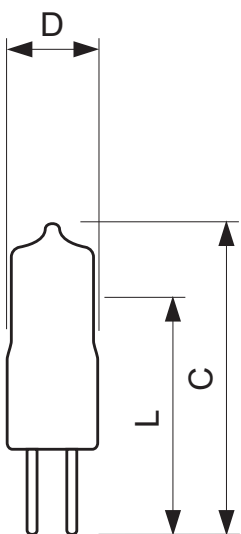

Product data

• General Characteristics

Philips Code	18048
Cap-Base	G4
Cap-Base Information	15
Bulb	T3 [T3: .354 inch / 9 mm]
Bulb Finish	Clear
Operating Position	any [Any or Universal (U)]
Nominal Lifetime	2000 hr
Rated Lifetime (hours)	2000 hr
Rated Lifetime (years)	2 an

• Product Dimensions

Overall Length C	33 (max) mm
Diameter D	10 (max) mm
Light Center Length L	22 mm

• Product Data

Order code	924889217114
Full product code	924889217114
Full product name	Capsuleline 5W G4 12V CL 2000h 1CT
Order product name	Caps 5W G4 12V CL 2000h 1CT/10X10F
Pieces per pack	1
Packing configuration	10X10F
Packs per outerbox	100
Bar code on pack - EAN1	8711500654106

Dimensional drawing

G4

Capsuline 5W G4 12V CL 2000h 1CT

Product	C (Max)	D (Max)	L (Norm)
CAP 18048 5W G4 12V CL	33	10	22

Capsuline 5W G4 12V CL 2000h 1CT

Product	C (Max)	D (Max)	L (Norm)
CAP 18048 5W G4 12V CL	33	10	22

Dimensional drawing

G4

Capsuleline 5W G4 12V CL 2000h 1CT

Product	C (Max)	D (Max)	L (Norm)
CAP 18048 5W G4 12V CL	33	10	22

G4

Dimensional drawing

Capsuleline 5W G4 12V CL 2000h 1CT

Product	C (Max)	D (Max)	L (Norm)
CAP 18048 5W G4 12V CL	33	10	22