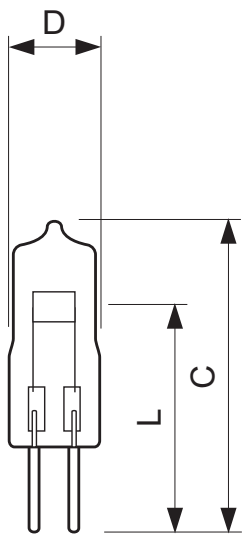

Product data

• General Characteristics

Philips Code	18048
Cap-Base	G4
Cap-Base Information	15
Bulb	T3 [T3: .354 inch / 9 mm]
Bulb Finish	Clear
Operating Position	any [Any or Universal (U)]
Nominal Lifetime	2000 hr
Rated Lifetime (hours)	2000 hr
Rated Lifetime (years)	2 an

• Product Dimensions

Overall Length C	33 (max) mm
Diameter D	10 (max) mm
Light Center Length L	22 mm

• Product Data

Order code	924889217114
Full product code	924889217114
Full product name	Capsuleline 5W G4 12V CL 2000h 1CT
Order product name	Caps 5W G4 12V CL 2000h 1CT/10X10F
Pieces per pack	1
Packing configuration	10X10F
Packs per outerbox	100
Bar code on pack - EAN1	8711500654106

Dimensional drawing

G4

Capsuline 5W G4 12V CL 2000h 1CT

Product	C (Max)	D (Max)	L (Norm)
CAP 18048 5W G4 12V CL	33	10	22

Capsuline 5W G4 12V CL 2000h 1CT

Product	C (Max)	D (Max)	L (Norm)
CAP 18048 5W G4 12V CL	33	10	22

Dimensional drawing

G4

Capsuleline 5W G4 12V CL 2000h 1CT

Product	C (Max)	D (Max)	L (Norm)
CAP 18048 5W G4 12V CL	33	10	22

G4

Dimensional drawing

Capsuleline 5W G4 12V CL 2000h 1CT

Product	C (Max)	D (Max)	L (Norm)
CAP 18048 5W G4 12V CL	33	10	22