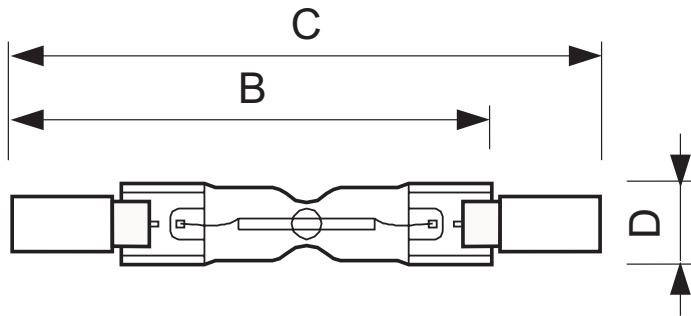

Plusline ES Compact

Packing configuration 10X10CC
Packs per outerbox 100
Bar code on pack - EAN1 8727900852318
Bar code on intermediate packing - EAN2 8727900852325

Bar code on outerbox - EAN3 8727900852332
Logistic code(s) - 12NC 924587044210
Net weight per piece 7.000 gr

Dimensional drawing

Plusline ES Compact 78mm 2y 48W R7s 230V 1BB

Product	B (Min)	B (Norm)	B (Max)	C (Max)	D (Max)
DEComp 78mm 2y 48W R7s/18 230V T11 CL	73.3	74.9	76.5	78	11

R7s

© 2014 Koninklijke Philips N.V. (Royal Philips)
All rights reserved.

Specifications are subject to change without notice. Trademarks are the property of Koninklijke Philips N.V. (Royal Philips) or their respective owners.

www.philips.com/lighting

2014, April 11
data subject to change