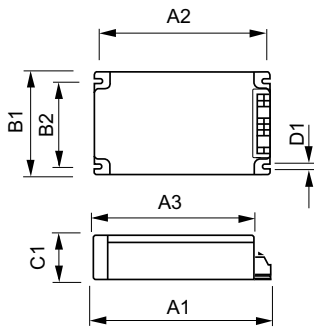

Power Losses (Nom)	9 W
Inrush Current Peak (Max)	33 A
Wiring	
Cable Length From Device to Lamp	2 m
Wire Striplength	10.0-11.0 mm
Ballast Contact Wire Cross Section	0.50-2.50 mm ²
Connector Type	Insert

Dimensional drawing

HID-PV 100 /S SDW-TG 220-240V 50/60Hz

Product	D1	C1	A1	A2	B1	B2
HID-PV 100 /S SDW-TG 220-240V 50/60Hz	4.5 mm	37.0 mm	150.0 mm	133.6 mm	90.0 mm	70.0 mm