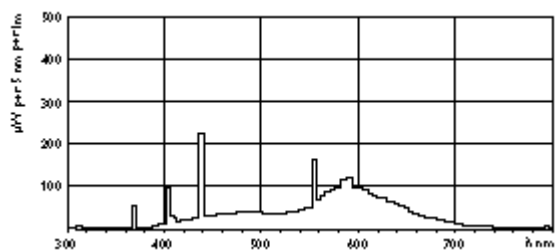

TL Mini 4W/33-640 FAM

Product family description
Low- pressure mercury discharge lamps
with a tubular 16 mm envelope

Product Features

- 16 mm diameter tubes with moderate colour rendering

Product Benefits

- Possibility for operation on low- voltage DC supply

Product data	
Order code	866714 27
Full product code	871150086671427
Full product name	TL Mini 4W/33- 640 FAM
Order product name	TL Mini 4W/33- 640 FAM/10X25BOX
Packing type	1 Foam
Pieces per pack	1
Packing configuration	10X25BOX
Packs per outerbox	250
Bar code on pack - EAN1	8711500866714
Bar code on intermediate packing - EAN2	8711500866738
Bar code on outerbox - EAN3	8711500866721
Logistic code(s) - 12NC	9279 730 03317
ILCOS code	FD- 6/29/3- E- G5
Net weight per piece	12.000 (GR)
Successor order code	
Rated Lamp Wattage[W]	4W
Colour Code	33- 640
Cap- Base	G5
Bulb	T5[16mm]
Energy Efficiency Label (EEL)	B
Colour Rendering Index[Ra8]	60
Colour Designation (text)	Cool White
Colour Temperature[K]	4100
Lamp Luminous Flux EM[Lm]	140