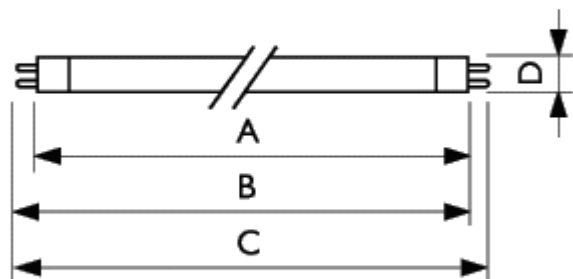

- Possibility for operation on low- voltage DC supply

Product data	
Order code	866714 27
Full product code	871150086671427
Full product name	TL Mini 4W/33- 640 FAM
Order product name	TL Mini 4W/33- 640 FAM/10X25BOX
Packing type	1 Foam
Pieces per pack	1
Packing configuration	10X25BOX
Packs per outerbox	250
Bar code on pack - EAN1	8711500866714
Bar code on intermediate packing - EAN2	8711500866738
Bar code on outerbox - EAN3	8711500866721
Logistic code(s) - 12NC	9279 730 03317
ILCOS code	FD- 6/29/3- E- G5
Net weight per piece	12.000 (GR)
Successor order code	
Rated Lamp Wattage[W]	4W
Colour Code	33- 640
Cap- Base	G5
Bulb	T5[16mm]
Energy Efficiency Label (EEL)	B
Colour Rendering Index[Ra8]	60
Colour Designation (text)	Cool White
Colour Temperature[K]	4100
Lamp Luminous Flux EM[Lm]	140

TL Mini/33- 640

TL Mini/33- 640

TL Mini

	A	B	C	D
Full product name	Max	Min	Max	Max
TL Mini 4W/ 33-64 0 FAM	135.9	140.6	143.0	150.1