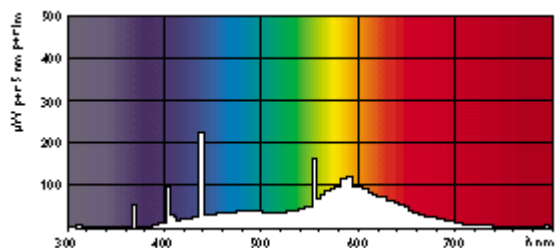

TL Mini/33- 640

TL Mini/33- 640